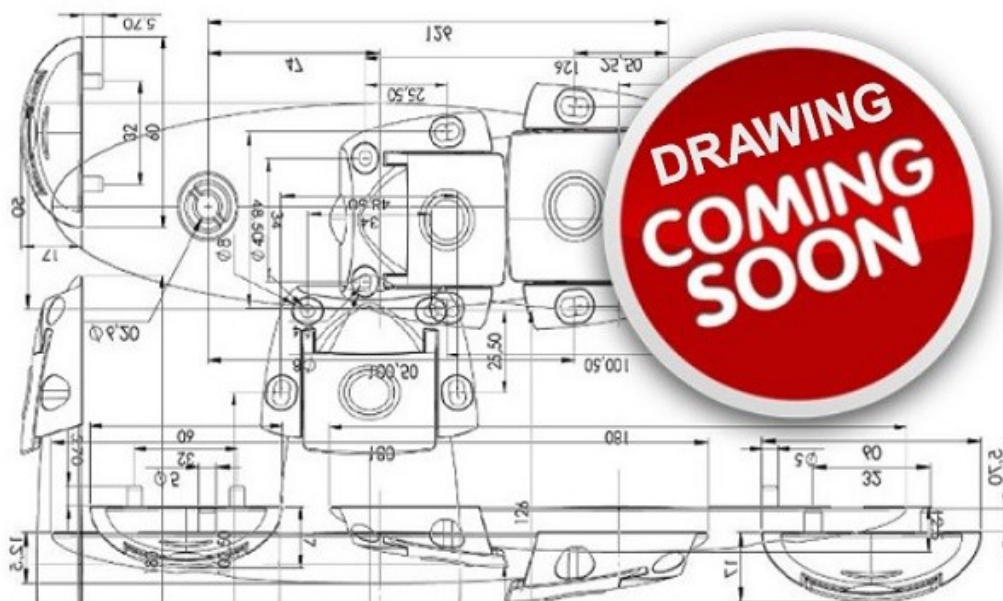

SISO A/S

Mileparken 11
DK-2740 Skovlunde
Denmark
VAT: 24786013

Phone +45 45 830 900

www.siso.dk
siso@siso.dk

Danske Bank
Nytorv Branch
Copenhagen
SWIFT: DABADKKK

Account no.
4180 3112 112936
IBAN Account
DK7230003112112936