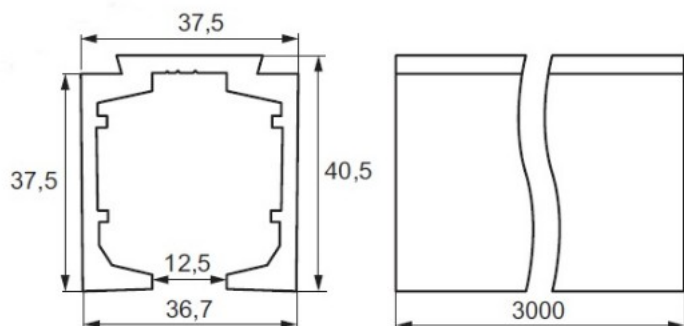

PRODUCT SHEET

Description:

Alu Top Profile 3000mm, Brushed Alu F/Glass Folding Door

Item number:

28.25.220-0

Units	Box	Carton	HS Code	Barcode
Pcs.	1	7	7604299090	
				5704866444736

SISO A/S

Mileparken 11
DK-2740 Skovlunde
Denmark
VAT: DK 24786013