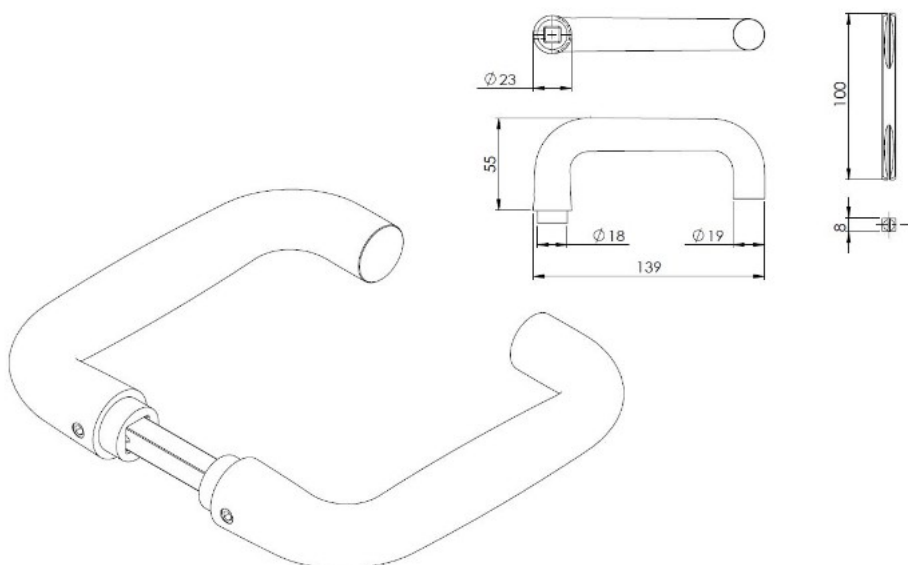

PRODUCT SHEET

Description:

Door Lock Handle "Wes II", Alu-Look, 8x8x100mm Split Spindle

Item number:

27.20.206-5

Units	Box	Carton	HS Code	Barcode
Pair	1	40	8302415000	 5704866480765

SISO A/S

Mileparken 11
DK-2740 Skovlunde
Denmark
VAT: 24786013