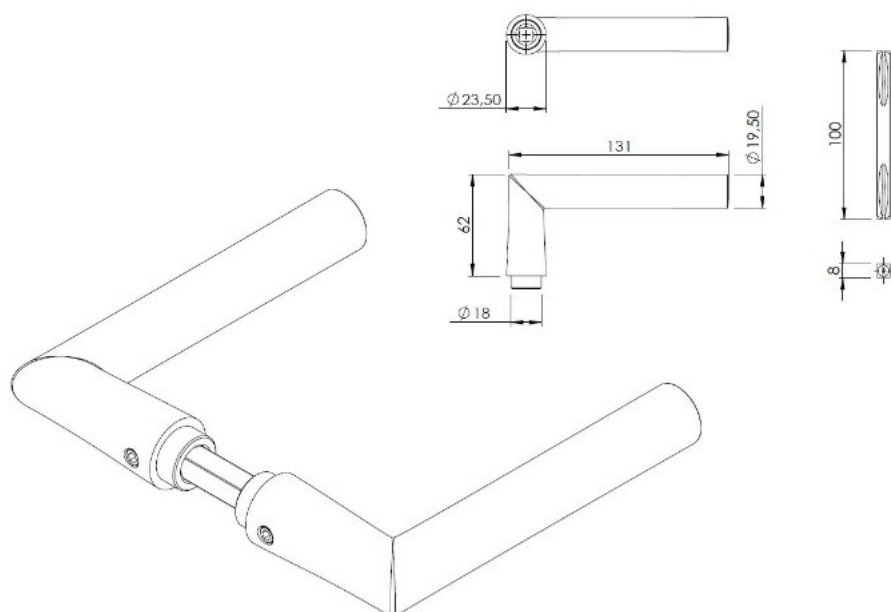

# PRODUCT SHEET

**Description:**

Door Lock Handle "Wayne II", Black Finish, 8x8x100mm Split Spindle

**Item number:**

27.20.203-4

Units	Box	Carton	HS Code	Barcode
Pair	1	40	8302415000	 5704866495721

**SISO A/S**