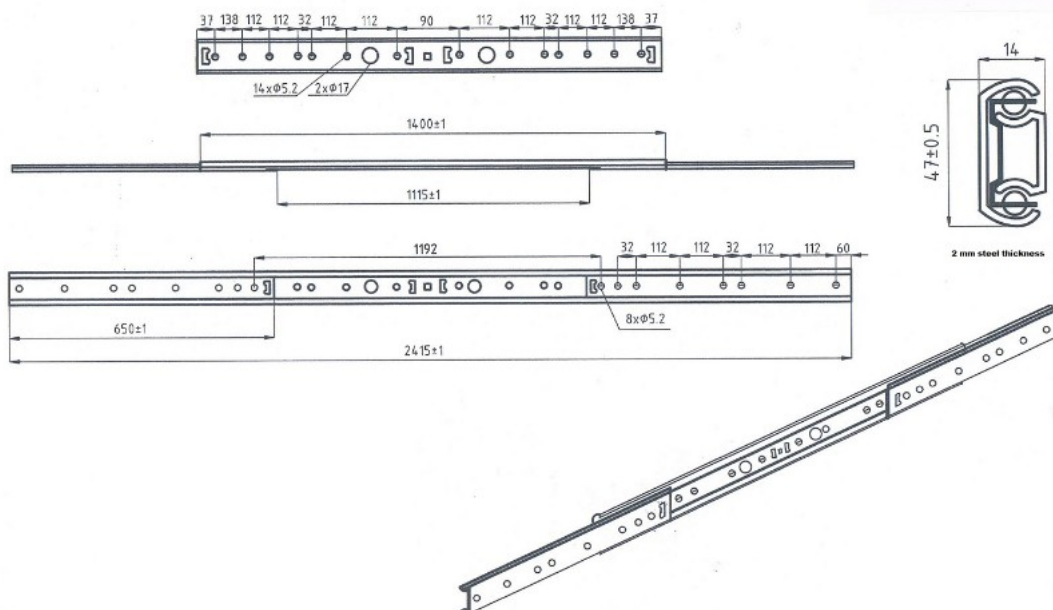

PRODUCT SHEET

Description:

Table Extension 9097-S 1080mm, "No Angle" on Wing", ZPL Opening:1090mm, Closed: 1400mm, Wing Size: 650mm, Total, Lenght When Open:2390mm, Load Capacity: 90Kg., Profile Height:49mm

Item number:

24.05.105-0

Units	Box	Carton	HS Code	Barcode
Pair	1	5	8302420090	 5704866402316

SISO A/S

Mileparken 11
DK-2740 Skovlunde
Denmark
VAT: DK 24786013

Phone +45 45 830 900

www.siso.dk
siso@siso.dk

Danske Bank
Nytorv Branch
Copenhagen
SWIFT: DABADKKK