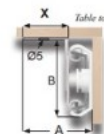

PRODUCT SHEET

Description:

Table Extension 9097-B, Opening 480mm, F/Sliding Top, BZP, Closed: 650mm, Wing Size:246mm, Total Length When Open:990mm, Load Capacity: 45 KG, Profile Height: 35mm, 1,5mm Steel

Item number:

24.05.024-1

Units	Box	Carton	HS Code	Barcode
Pair	1	12	8302420090	 5704866088589

Opening (O)	480	530	640
Closed Length (C)	650	700	800
Total Length (T)	990	1050	1250
Wing Size (W)	246	246	280
Slide Width (A)	32	32	32
Slide Height (B)	38	38	38
Wing Width (X)	21	21	21
Load Capacity	45 kg.	45 kg.	45 kg.
Item No.:	24.05.024	24.05.037	24.05.051