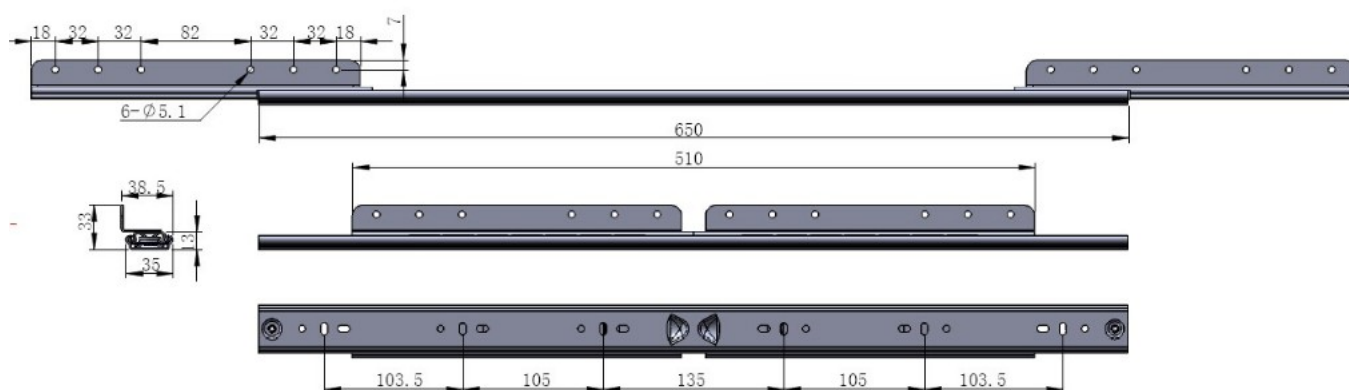

SISO A/S

Mileparken 11
DK-2740 Skovlunde
Denmark
VAT: DK 24786013

Phone +45 45 830 900

www.siso.dk
siso@siso.dk

Danske Bank
Nytorv Branch
Copenhagen
SWIFT: DABADKKK

Account no.
4180 3112 112936
IBAN Account
DK7230003112112936