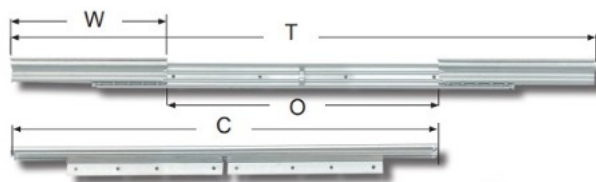

PRODUCT SHEET

Description:

Table Extension 9097-B, Opening 480mm, F/Sliding Top, BZP, Closed: 650mm, Wing Size:246mm, Total Length When Open:990mm, Load Capacity: 45 KG, Profile Height: 35mm, 1,5mm Steel

Item number:

24.05.024-1

Units	Box	Carton	HS Code	Barcode
Pair	1	12	8302420090	 5704866088589

Opening (O)	480	530	640
Closed Length (C)	650	700	800
Total Length (T)	990	1050	1250
Wing Size (W)	246	246	280
Slide Width (A)	32	32	32
Slide Height (B)	38	38	38
Wing Width (X)	21	21	21
Load Capacity	45 kg.	45 kg.	45 kg.
Item No.:	24.05.024	24.05.037	24.05.051