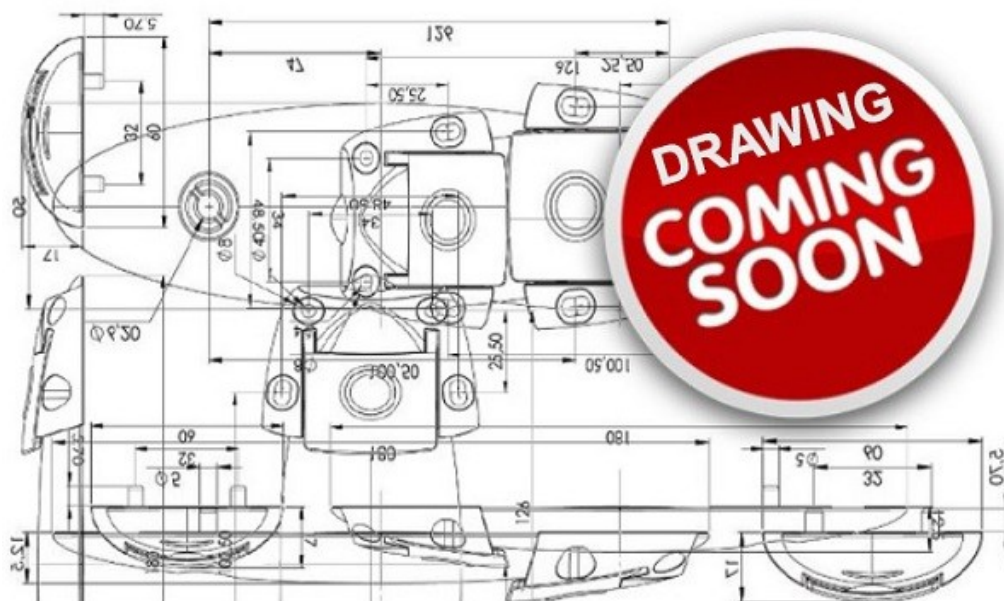

PRODUCT SHEET

Description:

Table Extension 9097-B, Opening 390mm, F/Sliding Top, ZPL, Closed Length: 790mm, Wing Size: 190mm

Item number:

24.05.005-0

| Units | Box | Carton | HS Code | Barcode |
|-------|-----|--------|------------|---|
| Pair | 1 | 5 | 8302420090 |  5704866088442 |