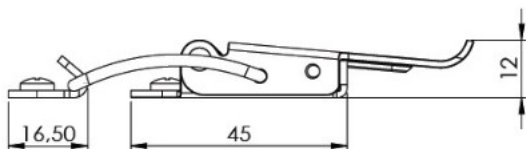

## Description:

Table Catch #22, SS-304 (1 Set = 1 x Toggle + 1 x Hook)

## Item number:

24.03.000-1

Units	Box	Carton	HS Code	Barcode
Set	100	600	8302420090	
5704866500708				

Notice:  
All measurements are guidelines.