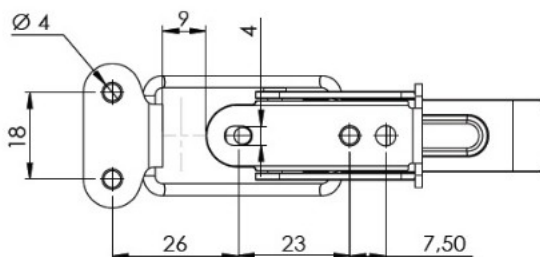

## Description:

Table Catch #22, SS-304 (1 Set = 1 x Toggle + 1 x Hook)

## Item number:

24.03.000-1

Units	Box	Carton	HS Code	Barcode
Set	100	600	8302420090	
5704866500708				

Notice:  
All measurements are guidelines.