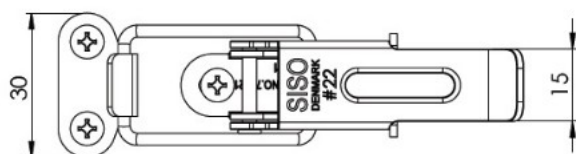

## Description:

Table Catch #22, SS-304 (1 Set = 1 x Toggle + 1 x Hook)

## Item number:

24.03.000-1

Units	Box	Carton	HS Code	Barcode
Set	100	600	8302420090	
5704866500708				

Notice:  
All measurements are guidelines.