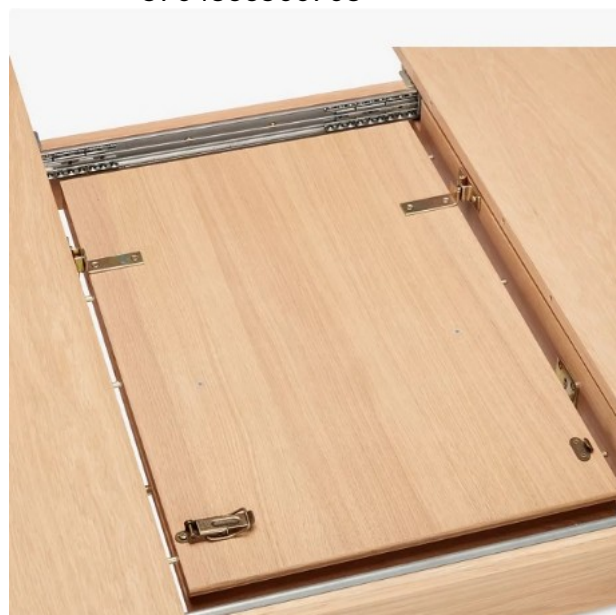

PRODUCT SHEET

Description:

Table Catch #22, SS-304 (1 Set = 1 x Toggle + 1 x Hook)

Item number:

24.03.000-1

Units	Box	Carton	HS Code	Barcode
Set	100	600	8302420090	
5704866500708