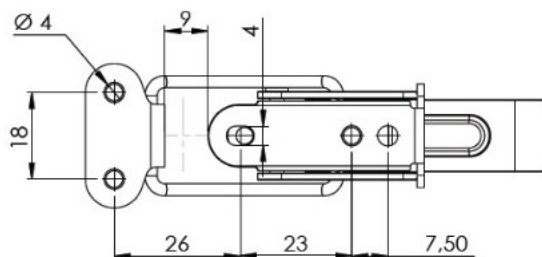

PRODUCT SHEET

Description:

Table Catch #22, Steel, Black, (1 Set = 1 x Toggle + 1 x Hook)

Item number:

24.02.999-1

Units	Box	Carton	HS Code	Barcode
Set	100	600	8302420090	
5704866500746				

Notice:
All measurements are guidelines.