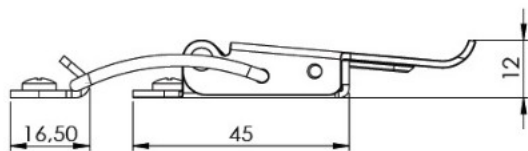

PRODUCT SHEET

Description:

Table Catch #22, Steel, Black, (1 Set = 1 x Toggle + 1 x Hook)

Item number:

24.02.999-1

Units	Box	Carton	HS Code	Barcode
Set	100	600	8302420090	
5704866500746				

Notice:
All measurements are guidelines.