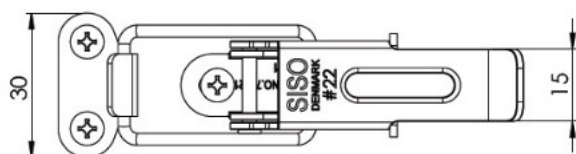

PRODUCT SHEET

Description:

Table Catch #22, Steel, Black, (1 Set = 1 x Toggle + 1 x Hook)

Item number:

24.02.999-1

Units	Box	Carton	HS Code	Barcode
Set	100	600	8302420090	
5704866500746				

Notice:
All measurements are guidelines.