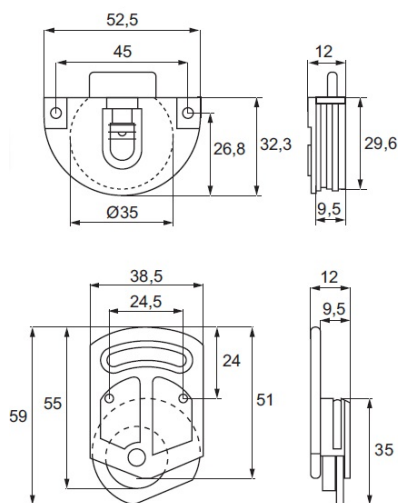

PRODUCT SHEET

Description:

Sliding Door Fit. "Classic", Brown, 2 Rollers & 2 Top Guides

Item number:

22.27.110-1

Units	Box	Carton	HS Code	Barcode
Set	50	500	3926300090	
				5704866086332

SISO A/S

Mileparken 11
DK-2740 Skovlunde
Denmark
VAT: DK 24786013