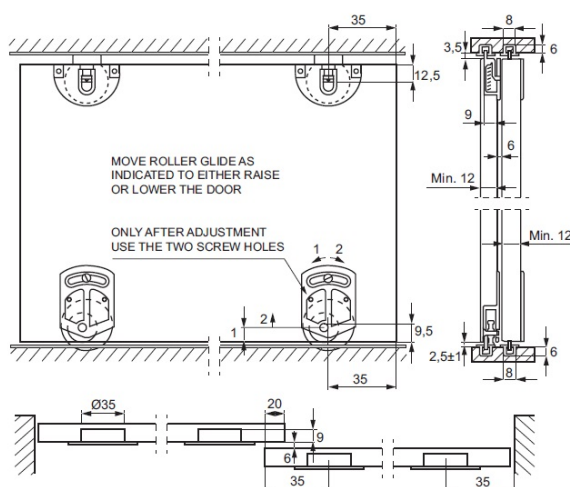

PRODUCT SHEET

Description:

Sliding Door Fit. "Classic", Brown, 2 Rollers & 2 Top Guides

Item number:

22.27.110-1

Units	Box	Carton	HS Code	Barcode
Set	50	500	3926300090	
				5704866086332

SISO A/S

Mileparken 11
DK-2740 Skovlunde
Denmark
VAT: DK 24786013