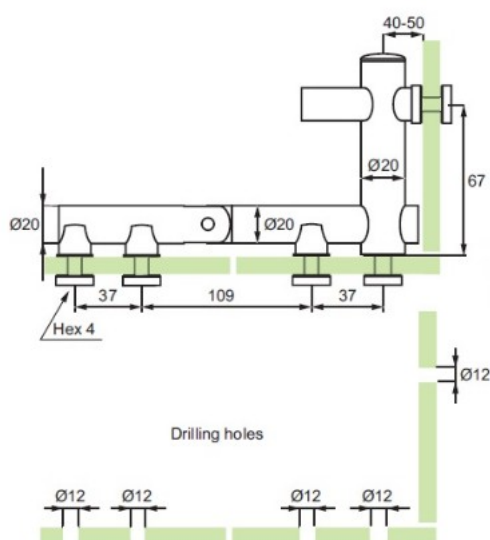

PRODUCT SHEET

Description:

Door Hinge/Angle Bracket F/Glass Cubicles, SS304-Brushed, 8-10mm Glass Thickness, F/Inset Doors, \varnothing 12mm Drilling

Item number:

22.23.220-0

Units	Box	Carton	HS Code	Barcode
Pcs.	1	20	8302100090	
				5704866443661