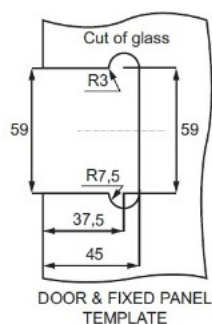

PRODUCT SHEET

Description:

Door Lock F/Glass Cubicle, W/Indicator, Brass, SS-Look, 8-10 mm Glass Thickness, W/Turning Knob, W/Striker Plate

Item number:

22.23.200-0

Units	Box	Carton	HS Code	Barcode
Set	1	30	8301401100	 5704866443623

SISO A/S

Mileparken 11
DK-2740 Skovlunde
Denmark
VAT: DK 24786013

Phone +45 45 830 900

www.siso.dk
siso@siso.dk

Danske Bank
Nytorv Branch
Copenhagen
SWIFT: DABADKKK

Account no.
4180 3112 112936
IBAN Account
DK7230003112112936