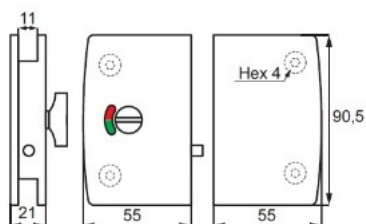

## Description:

Door Lock F/Glass Cubicle, W/Indicator, Brass, SS-Look, 8-10 mm Glass Thickness, W/Turning Knob, W/Striker Plate

## Item number:

22.23.200-0

Units	Box	Carton	HS Code	Barcode
Set	1	30	8301401100	 5704866443623