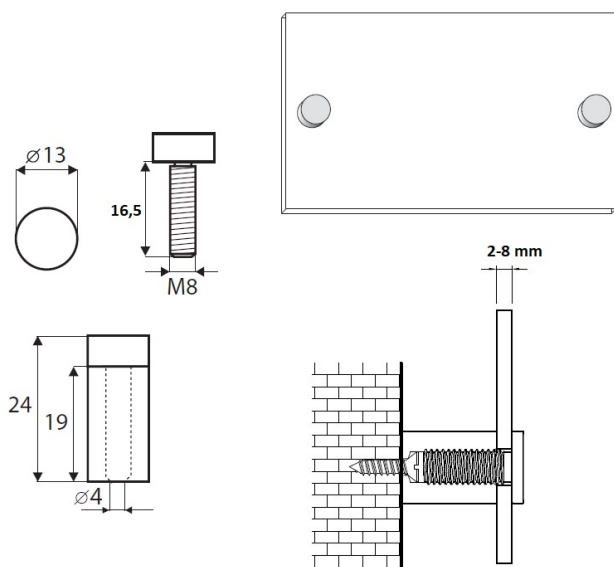

PRODUCT SHEET

Description:

Sign Board Screw $\varnothing 13 \times 19$ mm, Alu, Red Gold, M8, W/2 Transparent Washers

Item number:

22.11.123-9

Units	Box	Carton	HS Code	Barcode
Pcs.	100	360	8302490099	 5704866084208