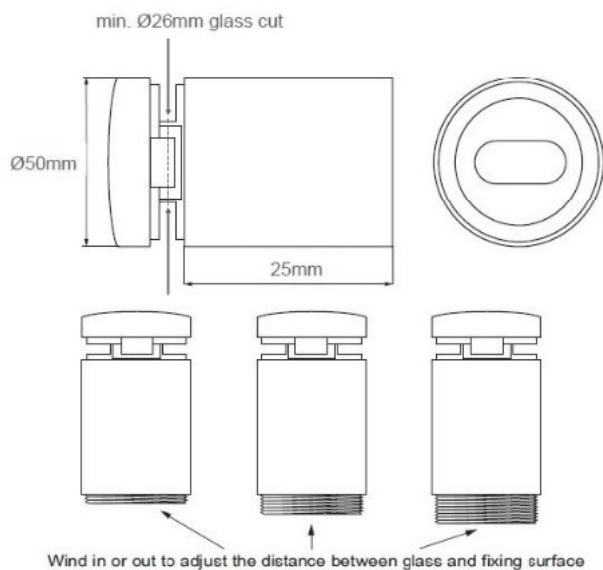

PRODUCT SHEET

Description:

Adjustable Stand-Off Glass Holder,SS316,Brushed,ø50x25mm, F/ 6,76-14mm. Glass, W/M10x40mm Threaded Rod

Item number:

22.10.472-0

Units	Box	Carton	HS Code	Barcode
Pcs.	4	40	8302419000	 5704866485470