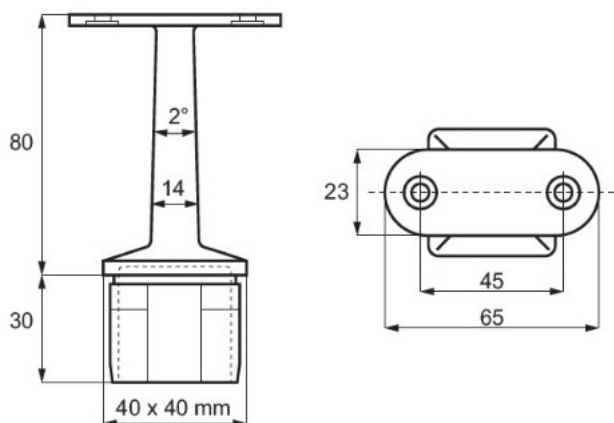

PRODUCT SHEET

Description:

Square Fixed Flat Rail Support SS304-Brushed, 40x40x2x79mm

Item number:

22.10.430-0

Units	Box	Carton	HS Code	Barcode
Pcs.	2	20	8302419000	
				5704866108744

SISO A/S

Mileparken 11
DK-2740 Skovlunde
Denmark
VAT: DK 24786013