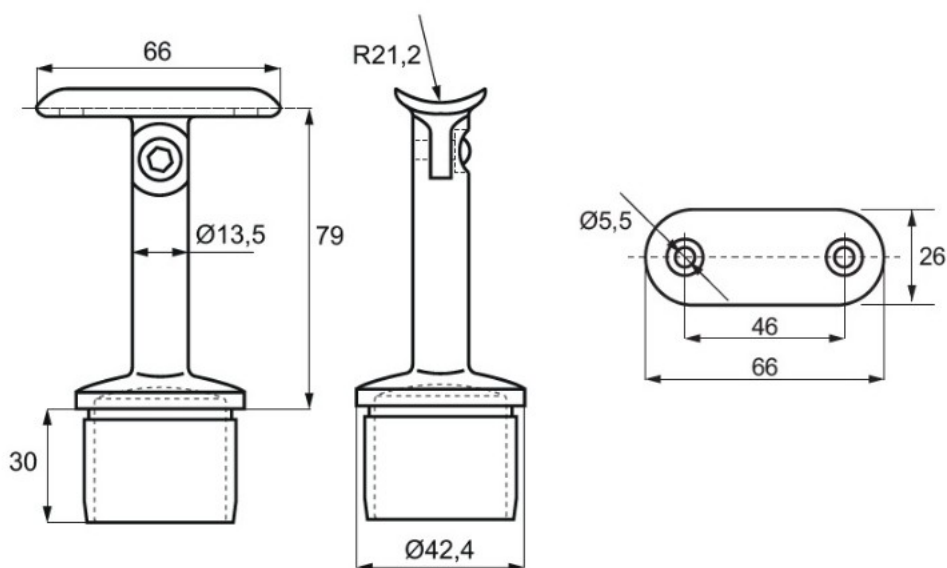

PRODUCT SHEET

Description:

Round Flexible Rail Support, SS316-Brushed, $\varnothing 42,4 \times 2,0 \times 79$ mm

Item number:

22.10.405-0

| Units | Box | Carton | HS Code | Barcode |
|-------|-----|--------|------------|--|
| Pcs. | 2 | 16 | 8302419000 |  |
| | | | | 5704866108577 |