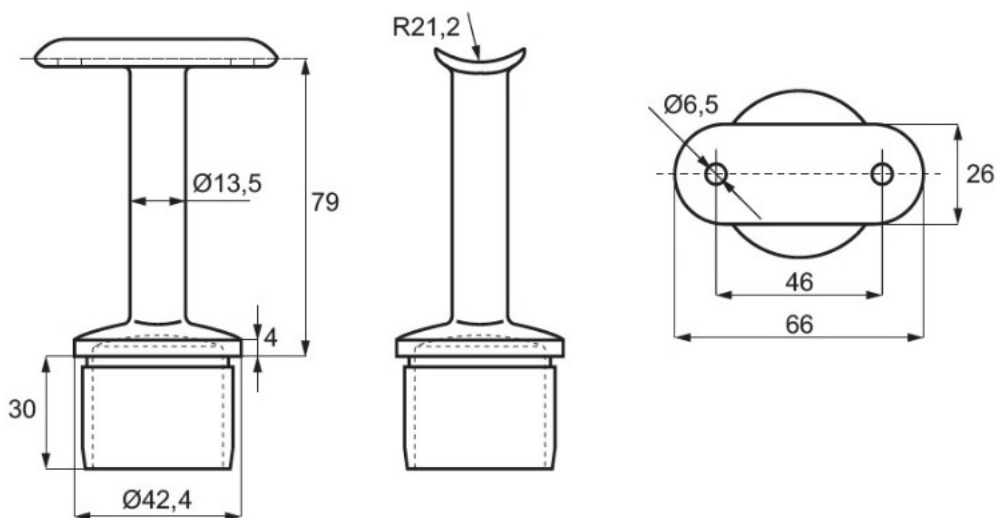

## Description:

Round Fixed Rail Support, SS304-Brushed,  $\varnothing 42,4 \times 2,0 \times 79$ mm

## Item number:

22.10.400-0

Units	Box	Carton	HS Code	Barcode
Pcs.	5	30	8302419000	
				5704866108492