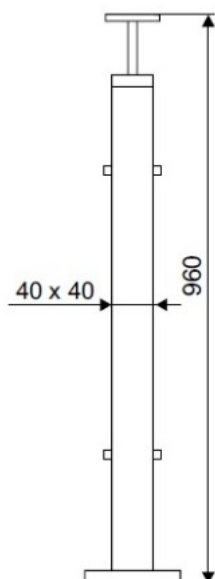

PRODUCT SHEET

Description:

Baluster Post SS304, 40x40x1,5mm, L 879mm, End, W/Flexible Hand Rail, 2 Holes On 1 Side
W/M8x14mm Screws F/Clamps,Incl., Base Cover Cap & 4 Floor Plugs & Screws, W/Flat Handrail,All,
Brushed SS304, (Glass Clamps to Be Bought Separately)

Item number:

22.10.356-0

| Units | Box | Carton | HS Code | Barcode |
|-------|-----|--------|------------|---|
| Pcs. | 1 | 6 | 8302419000 |  5704866083843 |

SISO A/S

Mileparken 11
DK-2740 Skovlunde
Denmark
VAT: DK 24786013