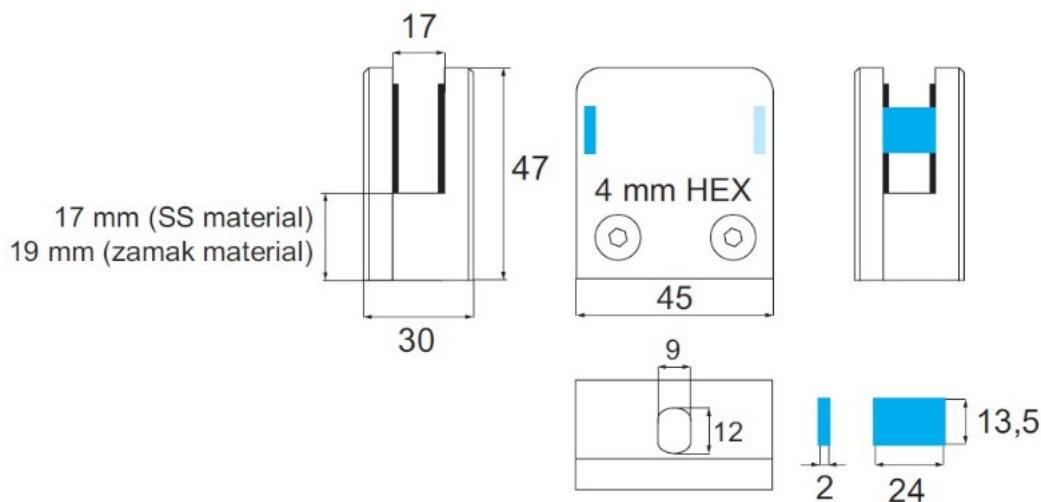

PRODUCT SHEET

Description:

Glass Clamp "Square" W/Bottom Plate, Flat,SS316-Brushed, 45x47x30mm, 6,76-12,76mm Glass Thickness, No Safety Pin & No, Cushions

Item number:

22.10.320-0

Units	Box	Carton	HS Code	Barcode
Pcs.	50	100	8302419000	 5704866083775