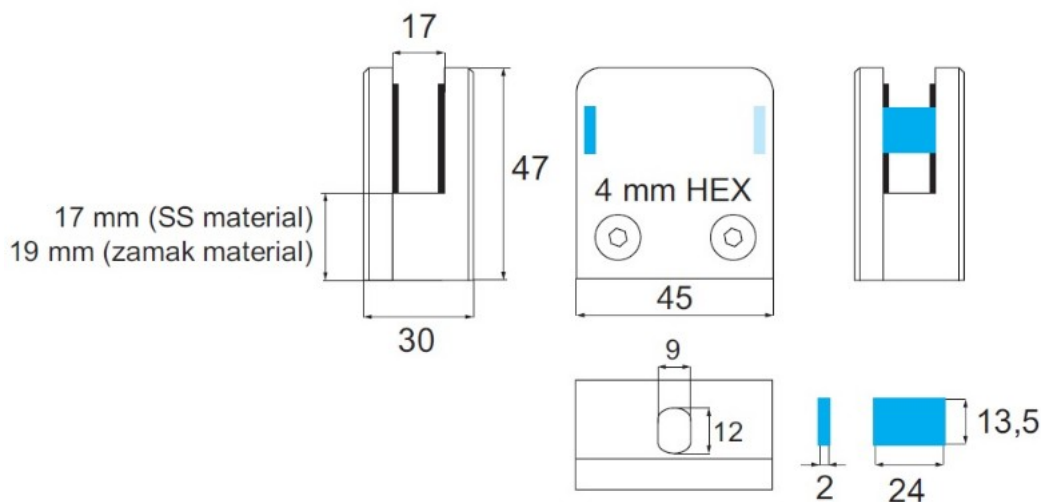

PRODUCT SHEET

Description:

Glass Clamp "Square" W/Bottom Plate, Flat, SS304-Brushed, 45x47x30mm, 6,76-12,76mm Glass Thickness, No Safety Pin & No, Cushions

Item number:

22.10.310-0

Units	Box	Carton	HS Code	Barcode
Pcs.	25	50	8302419000	 5704866083751