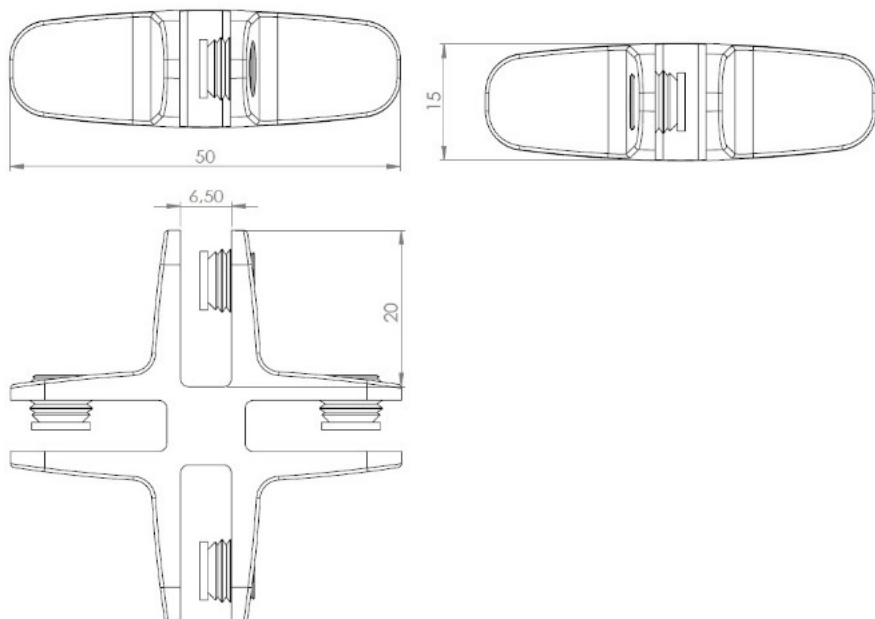

PRODUCT SHEET

Description:

Glass connector "Passion" 4-way,90DG,ALU,W/Metal Screws W/Soft Tip, f/Glass Thickness 4-6mm

Item number:

22.10.126-0

| Units | Box | Carton | HS Code | Barcode |
|-------|-----|--------|------------|---|
| Pcs. | 12 | 240 | 8302420090 |  5704866109055 |