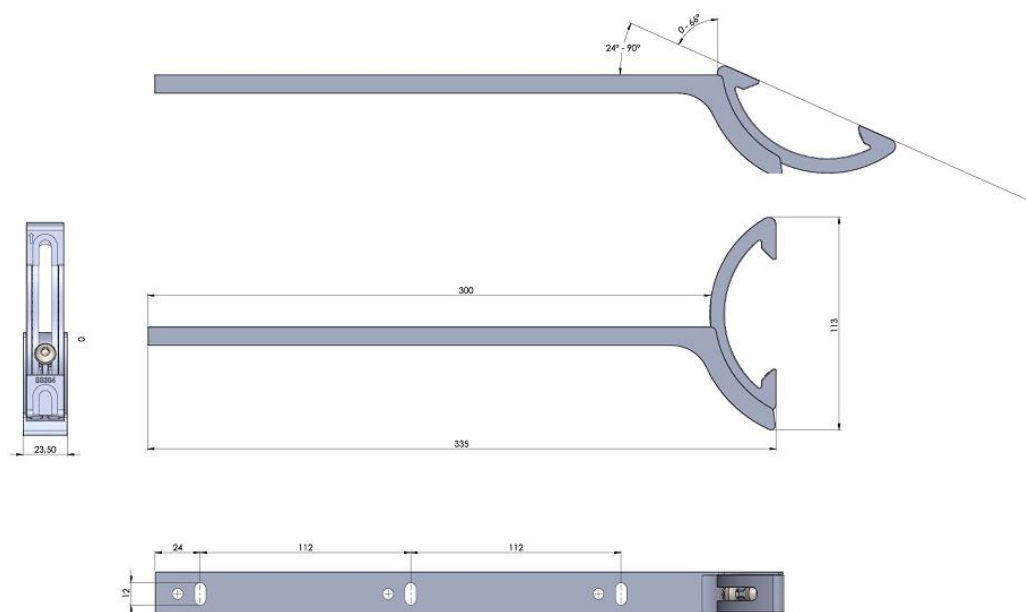

# PRODUCT SHEET

## Description:

Shelf Bracket "Slope", SS-304 Polished, For Sloping Walls from 0-66 Degree, F/Glass & Wood Shelves, Incl.: 2 Socket Screws M6x8mm DIN 7984, 2 x CSK Chipboard Screws, 5x50mm, 2 Plastic Wall Plugs  $\varnothing$ 8x50mm, 1 x 4mm L-shaped Hex, Key, 2 Flat Washers, 3 x Suction Pads F/Glass Shelves

## Item number:

22.02.801-0

Units	Box	Carton	HS Code	Barcode
Pcs.	1	24	8302500000	 5704866466509