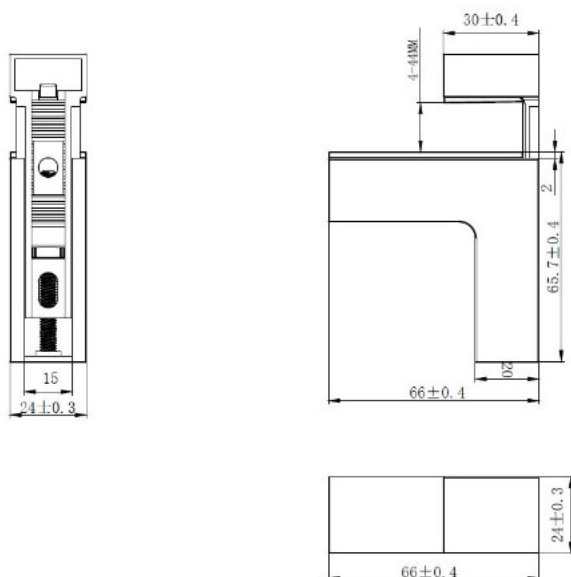

PRODUCT SHEET

Description:

Shelf Bracket #54 F/Glass & Wood, 4-40mm Black Matt

Item number:

22.02.558-0

Units	Box	Carton	HS Code	Barcode
Pcs.	1	100	8302420090	
				5704866504645

SISO A/S

Mileparken 11
DK-2740 Skovlunde
Denmark
VAT: DK 24786013