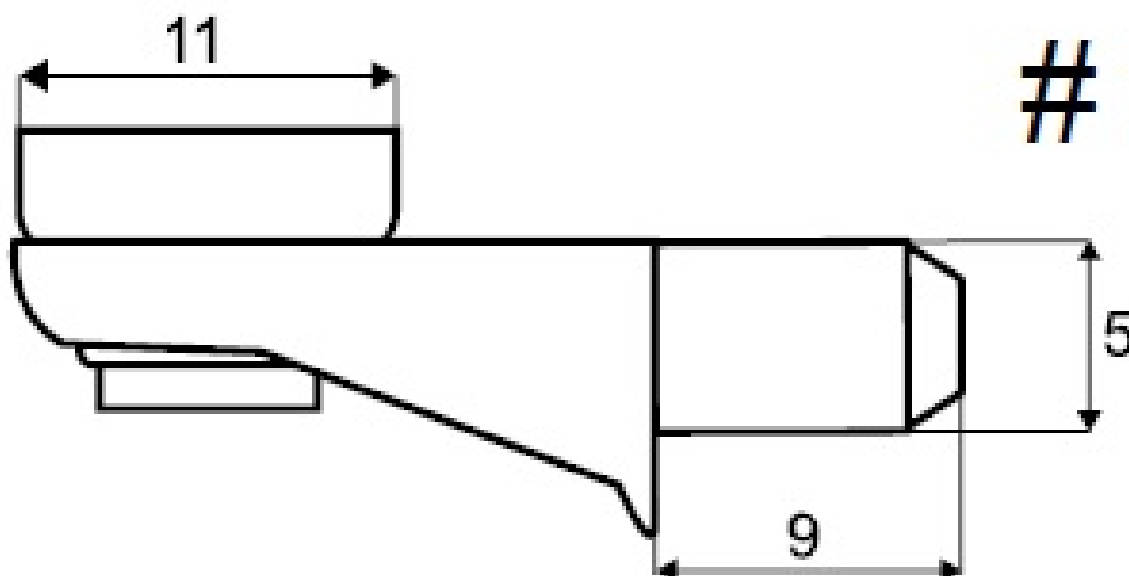

PRODUCT SHEET

Description:

Shelf Support W/Suction Pad #215, ø5mm, Nickel Plated

Item number:

22.02.241-1

Units	Box	Carton	HS Code	Barcode
Pcs.	400	4000	8302420090	 5704866079235

215