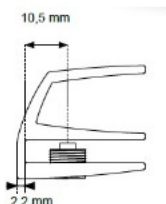

## Description:

Glass Door Handle "Square" F/Single Doors, Black Ano,F/Glass Thickness 4-6mm, 1 Zamak Screw W/PVC Tip & 1 Zamak Screw, with  $\varnothing 5 \times 3,5$ mm Extension

## Item number:

17.40.062-0

Units	Box	Carton	HS Code	Barcode
Pcs.	10	100	8302420090	 5704866072083

Changed from 6.00 mm. to 6.20 mm. 23-04-2012

Screws needed - not on drawing!!