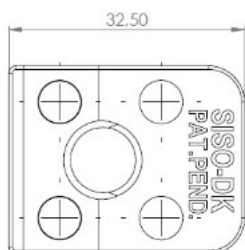

## Description:

Glass Door Handle "Square" F/Single Doors, Black Ano,F/Glass Thickness 4-6mm, 1 Zamak Screw W/PVC Tip & 1 Zamak Screw, with  $\varnothing 5 \times 3,5$ mm Extension

## Item number:

17.40.062-0

Units	Box	Carton	HS Code	Barcode
Pcs.	10	100	8302420090	 5704866072083

Changed from 6.00 mm. to 6.20 mm. 23-04-2012

Screws needed - not on drawing!!