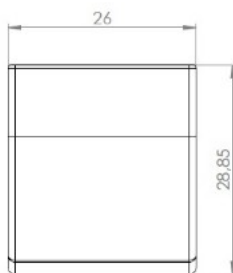

## Description:

Glass Door Handle "Square" F/Single Doors, Black Ano,F/Glass Thickness 4-6mm, 1 Zamak Screw W/PVC Tip & 1 Zamak Screw, with  $\varnothing 5 \times 3,5$ mm Extension

## Item number:

17.40.062-0

Units	Box	Carton	HS Code	Barcode
Pcs.	10	100	8302420090	 5704866072083

Changed from 6.00 mm. to 6.20 mm. 23-04-2012

Screws needed - not on drawing!!