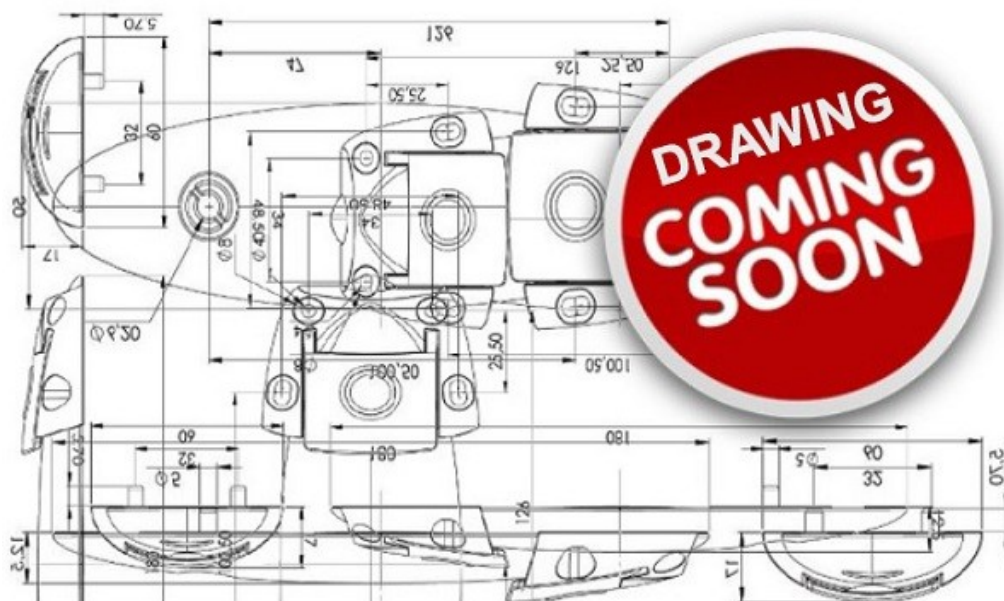

PRODUCT SHEET

Description:

Rail Handle "Rook", cc 32mm, 25x70mm, Oak - Black,W/Screws M4x22mm

Item number:

17.03.052-0

Units	Box	Carton	HS Code	Barcode
Pcs.			9403910090	 5704866517980

SISO A/S
Mileparken 11
DK-2740 Skovlunde
Denmark
VAT: 24786013