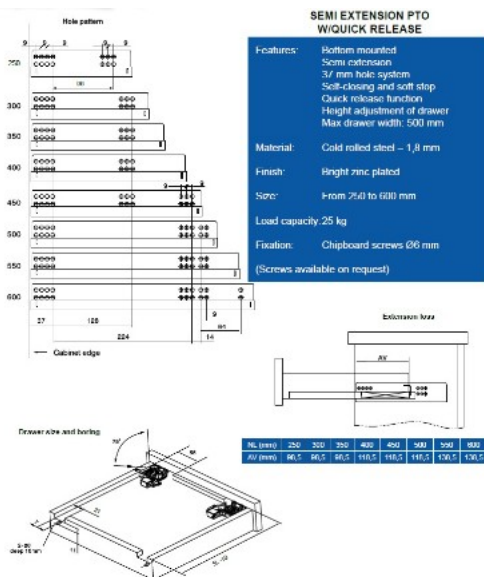

PRODUCT SHEET

Description:

Invis. Semi Ext. Slide, Self closing, Pre-Zinc, 400mm, W/Quick Release & Inner Dampers

Item number:

16.13.533-0

Units	Box	Carton	HS Code	Barcode
Pair	1	10	8302420090	 5704866001083