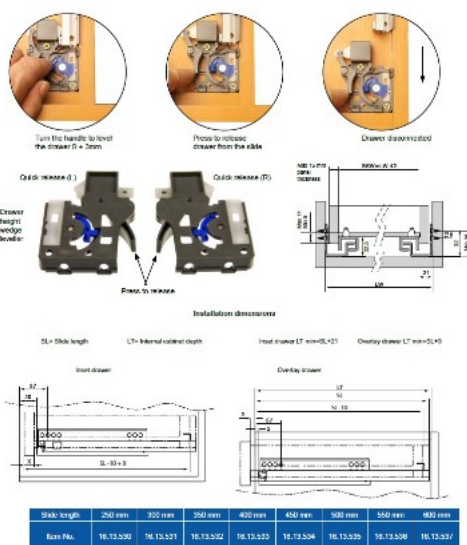

PRODUCT SHEET

Description:

Invis. Semi Ext. Slide, Self closing, Pre-Zinc, 400mm, W/Quick Release & Inner Dampers

Item number:

16.13.533-0

Units	Box	Carton	HS Code	Barcode
Pair	1	10	8302420090	 5704866001083