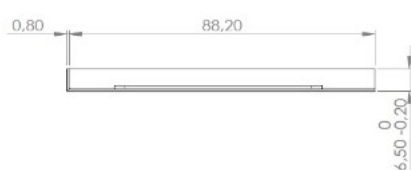

PRODUCT SHEET

Description:

Cover Caps, Square, SS-Look, F/"Graz" Glass Door Hinge

Item number:

15.30.014-0

| Units | Box | Carton | HS Code | Barcode |
|-------|-----|--------|------------|---|
| Set | 10 | 100 | 8302415000 |  5704866451765 |