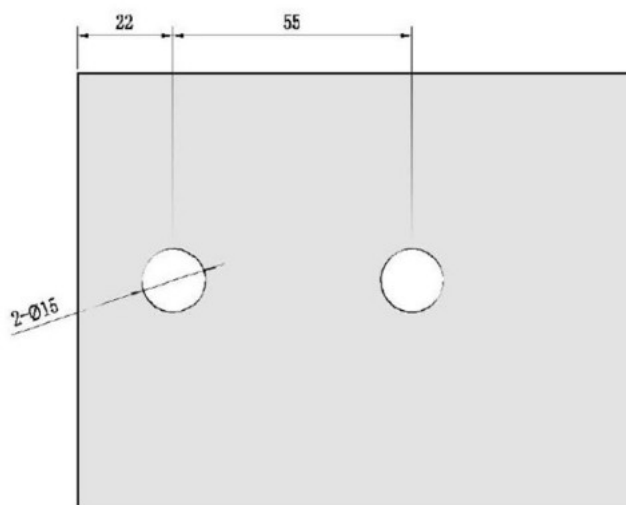

PRODUCT SHEET

Description:

Glass Door Hinge "Graz", Wall/Glass, Alu-Look, 6-10mm Glass, Without Cover Plates, Cover Plates To Be Ordered Separately, Load Capacity 36kg pr. pair

Item number:

15.30.012-0

Units	Box	Carton	HS Code	Barcode
Pcs.	1	50	8302100090	
				5704866451741

SISO A/S

Mileparken 11
DK-2740 Skovlunde
Denmark
VAT: DK 24786013

Phone +45 45 830 900

www.siso.dk
siso@siso.dk

Danske Bank
Nytorv Branch
Copenhagen
SWIFT: DABADKKK

Account no.
4180 3112 112936
IBAN Account
DK7230003112112936