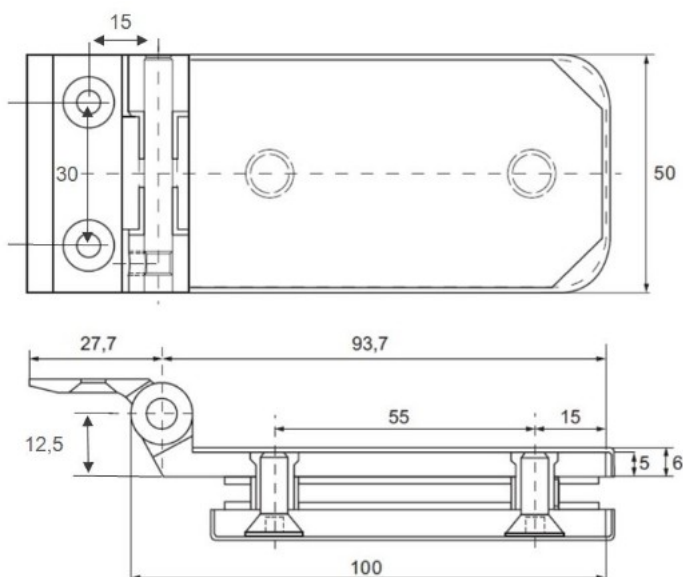

PRODUCT SHEET

Description:

Glass Door Hinge "Graz", Wall/Glass, Alu-Look, 6-10mm Glass, Without Cover Plates, Cover Plates To Be Ordered Separately, Load Capacity 36kg pr. pair

Item number:

15.30.012-0

Units	Box	Carton	HS Code	Barcode
Pcs.	1	50	8302100090	
				5704866451741

SISO A/S

Mileparken 11
DK-2740 Skovlunde
Denmark
VAT: DK 24786013

Phone +45 45 830 900

www.siso.dk
siso@siso.dk

Danske Bank
Nytorv Branch
Copenhagen
SWIFT: DABADKKK

Account no.
4180 3112 112936
IBAN Account
DK7230003112112936