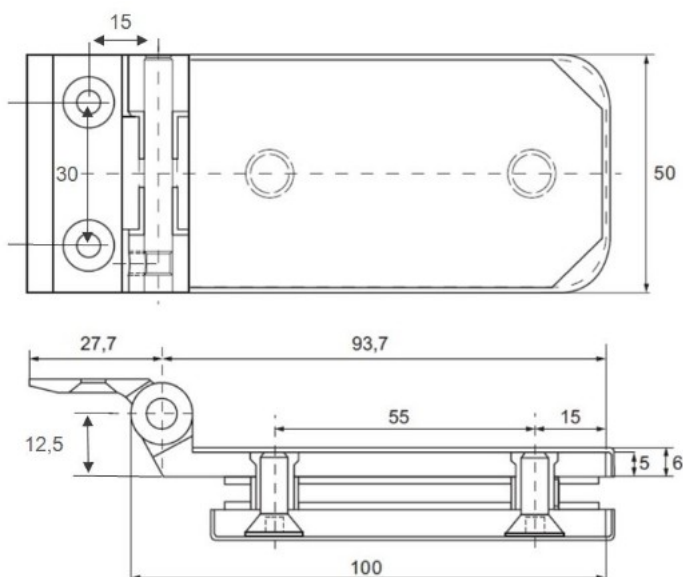

PRODUCT SHEET

Description:

Glass Door Hinge "Graz", Wall/Glass, SS-Look, 6-10mm Glass, Without Cover Plates,Cover Plates To Be Ordered Separately, Load Capacity 36kg pr. pair

Item number:

15.30.010-0

Units	Box	Carton	HS Code	Barcode
Pcs.	1	50	8302100090	
				5704866451727

SISO A/S

Mileparken 11
DK-2740 Skovlunde
Denmark
VAT: DK 24786013

Phone +45 45 830 900

www.siso.dk
siso@siso.dk

Danske Bank
Nytorv Branch
Copenhagen
SWIFT: DABADKKK

Account no.
4180 3112 112936
IBAN Account
DK7230003112112936