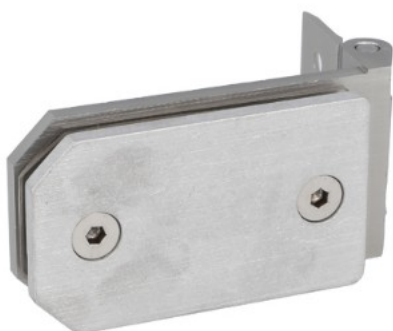

PRODUCT SHEET

Description:

Glass Door Hinge "Graz", Wall/Glass, SS-Look, 6-10mm Glass, Without Cover Plates,Cover Plates To Be Ordered Separately, Load Capacity 36kg pr. pair

Item number:

15.30.010-0

Units	Box	Carton	HS Code	Barcode
Pcs.	1	50	8302100090	
				5704866451727

SISO A/S

Mileparken 11
DK-2740 Skovlunde
Denmark
VAT: DK 24786013

Phone +45 45 830 900

www.siso.dk
siso@siso.dk

Danske Bank
Nytorv Branch
Copenhagen
SWIFT: DABADKKK

Account no.
4180 3112 112936
IBAN Account
DK7230003112112936