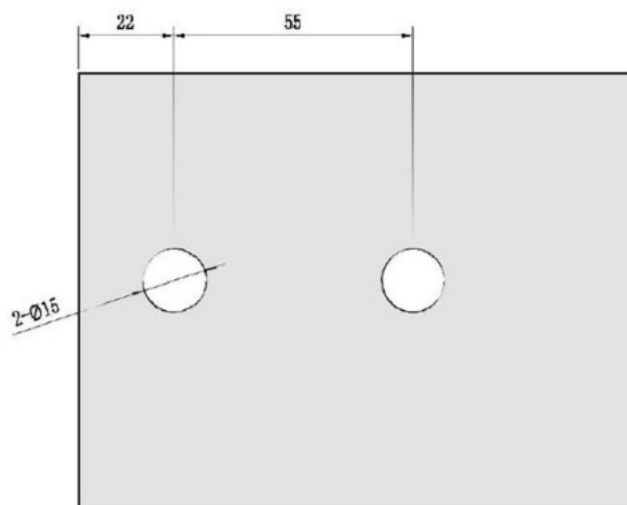

### Description:

Glass Door Hinge "Graz", Wall/Glass, SS-Look, 6-10mm Glass, Without Cover Plates,Cover Plates To Be Ordered Separately, Load Capacity 36kg pr. pair

### Item number:

15.30.010-0

Units	Box	Carton	HS Code	Barcode
Pcs.	1	50	8302100090	
				5704866451727