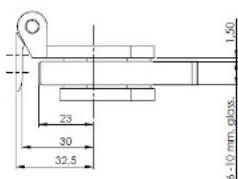

PRODUCT SHEET

Description:

Glass Door Hinge "Riga", Wall/Glass, SS-Look, 6-10mm Glass, Without Cover Plates, Cover Plates To Be Ordered Separately., Load Capacity 36kg pr. pair

Item number:

15.30.008-0

Units	Box	Carton	HS Code	Barcode
Pcs.	1	20	8302100090	
				5704866513258

SISO A/S

Mileparken 11
DK-2740 Skovlunde
Denmark
VAT: DK 24786013

Phone +45 45 830 900

www.siso.dk
siso@siso.dk

Danske Bank
Nytorv Branch
Copenhagen
SWIFT: DABADKKK

Account no.
4180 3112 112936
IBAN Account
DK7230003112112936