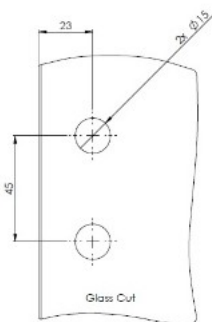

PRODUCT SHEET

Description:

Glass Door Hinge "Riga", Wall/Glass, SS-Look, 6-10mm Glass, Without Cover Plates, Cover Plates To Be Ordered Separately., Load Capacity 36kg pr. pair

Item number:

15.30.008-0

Units	Box	Carton	HS Code	Barcode
Pcs.	1	20	8302100090	
				5704866513258

SISO A/S

Mileparken 11
DK-2740 Skovlunde
Denmark
VAT: DK 24786013

Phone +45 45 830 900

www.siso.dk
siso@siso.dk

Danske Bank
Nytorv Branch
Copenhagen
SWIFT: DABADKKK

Account no.
4180 3112 112936
IBAN Account
DK7230003112112936