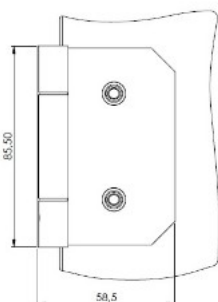

## Description:

Glass Door Hinge "Riga", Wall/Glass, SS-Look, 6-10mm Glass, Without Cover Plates, Cover Plates To Be Ordered Separately., Load Capacity 36kg pr. pair

## Item number:

15.30.008-0

Units	Box	Carton	HS Code	Barcode
Pcs.	1	20	8302100090	
				5704866513258