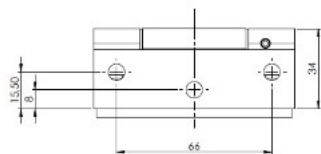

PRODUCT SHEET

Description:

Glass Door Hinge "Riga", Wall/Glass, SS-Look, 6-10mm Glass, Without Cover Plates, Cover Plates To Be Ordered Separately., Load Capacity 36kg pr. pair

Item number:

15.30.008-0

Units	Box	Carton	HS Code	Barcode
Pcs.	1	20	8302100090	
				5704866513258

SISO A/S

Mileparken 11
DK-2740 Skovlunde
Denmark
VAT: DK 24786013

Phone +45 45 830 900

www.siso.dk
siso@siso.dk

Danske Bank
Nytorv Branch
Copenhagen
SWIFT: DABADKKK

Account no.
4180 3112 112936
IBAN Account
DK7230003112112936