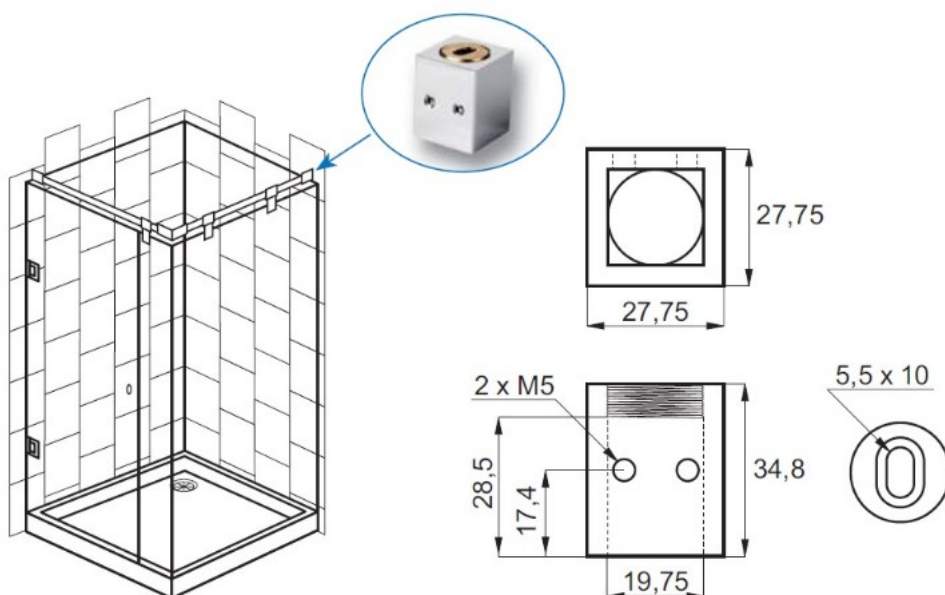

PRODUCT SHEET

Description:

Bar To Wall Bracket, F/19x19mm Square Tube, CPL

Item number:

15.24.300-1

Units	Box	Carton	HS Code	Barcode
Pcs.	1	50	8302419000	 5704866474641

SISO A/S

Mileparken 11
DK-2740 Skovlunde
Denmark
VAT: DK 24786013