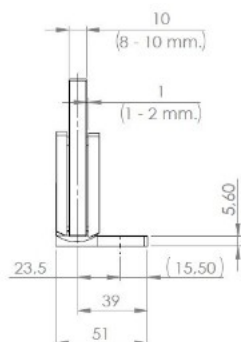

## Description:

Shower Hinge "Rio", Wall/Glass, Brushed Brass, Offset Back , 8-10mm Glass Thickness, W/15 DG Angle Adjustment Function, & 25DG Return Function, Brass Material, Hidden Screws., Black Fiber Gaskets: 2 x 1mm & 2 x 2mm Thickness., Load Capacity Pr. Pair: 45kg

## Item number:

15.23.885-8

Units	Box	Carton	HS Code	Barcode
Pcs.	1	20	8302100090	
				5704866511209