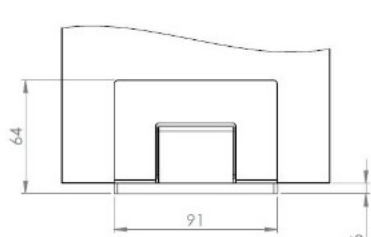

PRODUCT SHEET

Description:

Shower Hinge "Rio", Wall/Glass, Brushed Brass, Offset Back , 8-10mm Glass Thickness, W/15 DG Angle Adjustment Function, & 25DG Return Function, Brass Material, Hidden Screws., Black Fiber Gaskets: 2 x 1mm & 2 x 2mm Thickness., Load Capacity Pr. Pair: 45kg

Item number:

15.23.885-8

Units	Box	Carton	HS Code	Barcode
Pcs.	1	20	8302100090	
				5704866511209

SISO A/S

Mileparken 11
DK-2740 Skovlunde
Denmark
VAT: 24786013

Phone +45 45 830 900

www.siso.dk
siso@siso.dk

Danske Bank
Nytorv Branch
Copenhagen
SWIFT: DABADKKK

Account no.
4180 3112 112936
IBAN Account
DK7230003112112936