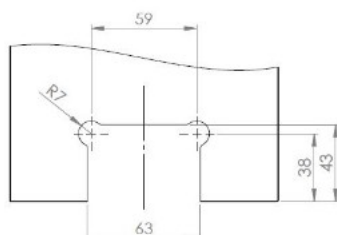

## Description:

Shower Hinge "Rio", Wall/Glass, Brushed Brass, Offset Back , 8-10mm Glass Thickness, W/15 DG Angle Adjustment Function, & 25DG Return Function, Brass Material, Hidden Screws., Black Fiber Gaskets: 2 x 1mm & 2 x 2mm Thickness., Load Capacity Pr. Pair: 45kg

## Item number:

15.23.885-8

Units	Box	Carton	HS Code	Barcode
Pcs.	1	20	8302100090	
				5704866511209