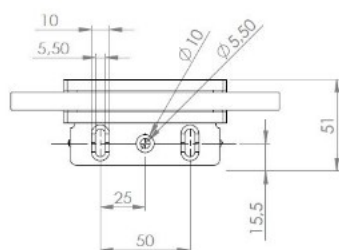

PRODUCT SHEET

Description:

Shower Hinge "Rio", Wall/Glass, Brushed Brass, Offset Back , 8-10mm Glass Thickness, W/15 DG Angle Adjustment Function, & 25DG Return Function, Brass Material, Hidden Screws., Black Fiber Gaskets: 2 x 1mm & 2 x 2mm Thickness., Load Capacity Pr. Pair: 45kg

Item number:

15.23.885-8

Units	Box	Carton	HS Code	Barcode
Pcs.	1	20	8302100090	
				5704866511209

SISO A/S

Mileparken 11
DK-2740 Skovlunde
Denmark
VAT: 24786013

Phone +45 45 830 900

www.siso.dk
siso@siso.dk

Danske Bank
Nytorv Branch
Copenhagen
SWIFT: DABADKKK

Account no.
4180 3112 112936
IBAN Account
DK7230003112112936