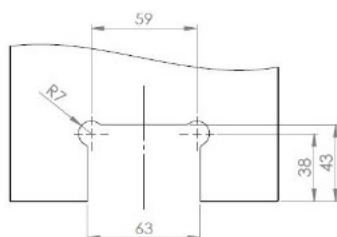

PRODUCT SHEET

Description:

Shower Hinge "Rio", Wall/Glass, Polished Brass, Offset Back , 8-10mm Glass Thickness, W/15 DG Angle Adjustment Function, & 25DG Return Function, Brass Material, Hidden Screws., Black Fiber Gaskets: 2 x 1mm & 2 x 2mm Thickness., Load Capacity Pr. Pair: 45kg

Item number:

15.23.885-0

Units	Box	Carton	HS Code	Barcode
Pcs.	1	20	8302100090	
				5704866501231

SISO A/S

Mileparken 11
DK-2740 Skovlunde
Denmark
VAT: 24786013

Phone +45 45 830 900

www.siso.dk
siso@siso.dk