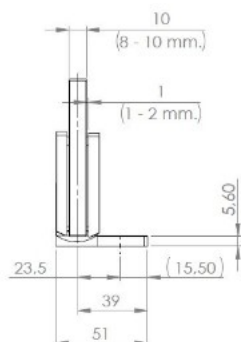

PRODUCT SHEET

Description:

Shower Hinge "Rio", Wall/Glass, Polished Brass, Offset Back , 8-10mm Glass Thickness, W/15 DG Angle Adjustment Function, & 25DG Return Function, Brass Material, Hidden Screws., Black Fiber Gaskets: 2 x 1mm & 2 x 2mm Thickness., Load Capacity Pr. Pair: 45kg

Item number:

15.23.885-0

Units	Box	Carton	HS Code	Barcode
Pcs.	1	20	8302100090	
				5704866501231

SISO A/S

Mileparken 11
DK-2740 Skovlunde
Denmark
VAT: 24786013

Phone +45 45 830 900

www.siso.dk
siso@siso.dk