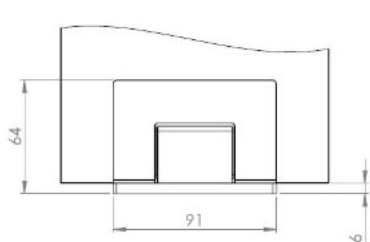

PRODUCT SHEET

Description:

Shower Hinge "Rio", Wall/Glass, Polished Brass, Offset Back , 8-10mm Glass Thickness, W/15 DG Angle Adjustment Function, & 25DG Return Function, Brass Material, Hidden Screws., Black Fiber Gaskets: 2 x 1mm & 2 x 2mm Thickness., Load Capacity Pr. Pair: 45kg

Item number:

15.23.885-0

Units	Box	Carton	HS Code	Barcode
Pcs.	1	20	8302100090	
				5704866501231

SISO A/S

Mileparken 11
DK-2740 Skovlunde
Denmark
VAT: 24786013

Phone +45 45 830 900

www.siso.dk
siso@siso.dk

Danske Bank
Nytorv Branch
Copenhagen
SWIFT: DABADKKK

Account no.
4180 3112 112936
IBAN Account
DK7230003112112936