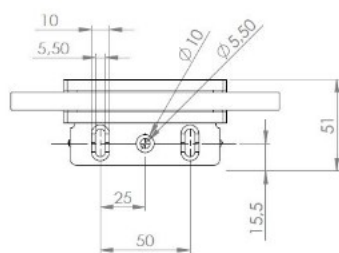

PRODUCT SHEET

Description:

Shower Hinge "Rio", Wall/Glass, Polished Brass, Offset Back , 8-10mm Glass Thickness, W/15 DG Angle Adjustment Function, & 25DG Return Function, Brass Material, Hidden Screws., Black Fiber Gaskets: 2 x 1mm & 2 x 2mm Thickness., Load Capacity Pr. Pair: 45kg

Item number:

15.23.885-0

Units	Box	Carton	HS Code	Barcode
Pcs.	1	20	8302100090	
				5704866501231

SISO A/S

Mileparken 11
DK-2740 Skovlunde
Denmark
VAT: 24786013

Phone +45 45 830 900

www.siso.dk
siso@siso.dk