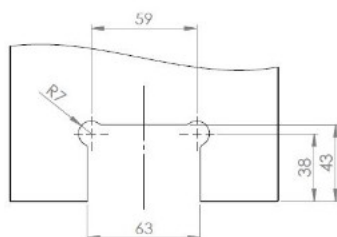

## Description:

Shower Hinge "Rio", Wall/Glass, SS-Look, Offset Back Plate , 8-10mm Glass Thickness, W/15 DG Angle Adjustment Function, & 25DG Return Function, Brass Material, Hidden Screws., Black Fiber Gaskets: 2 x 1mm & 2 x 2mm Thickness., Load Capacity Pr. Pair: 45kg

## Item number:

15.23.884-0

Units	Box	Carton	HS Code	Barcode
Pcs.	1	20	8302100090	
				5704866501224