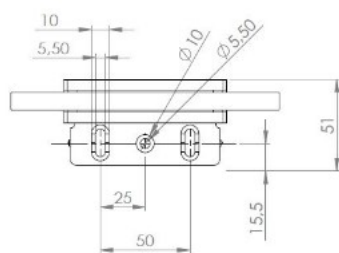

PRODUCT SHEET

Description:

Shower Hinge "Rio", Wall/Glass, SS-Look, Offset Back Plate , 8-10mm Glass Thickness, W/15 DG Angle Adjustment Function, & 25DG Return Function, Brass Material, Hidden Screws., Black Fiber Gaskets: 2 x 1mm & 2 x 2mm Thickness., Load Capacity Pr. Pair: 45kg

Item number:

15.23.884-0

Units	Box	Carton	HS Code	Barcode
Pcs.	1	20	8302100090	
				5704866501224

SISO A/S

Mileparken 11
DK-2740 Skovlunde
Denmark
VAT: 24786013

Phone +45 45 830 900

www.siso.dk
siso@siso.dk

Danske Bank
Nytorv Branch
Copenhagen
SWIFT: DABADKKK

Account no.
4180 3112 112936
IBAN Account
DK7230003112112936