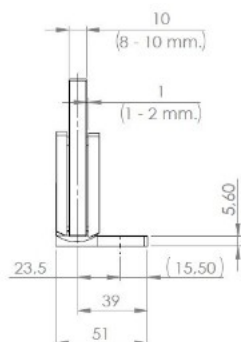

## Description:

Shower Hinge "Rio", Wall/Glass, SS-Look, Offset Back Plate , 8-10mm Glass Thickness, W/15 DG Angle Adjustment Function, & 25DG Return Function, Brass Material, Hidden Screws., Black Fiber Gaskets: 2 x 1mm & 2 x 2mm Thickness., Load Capacity Pr. Pair: 45kg

## Item number:

15.23.884-0

Units	Box	Carton	HS Code	Barcode
Pcs.	1	20	8302100090	
				5704866501224