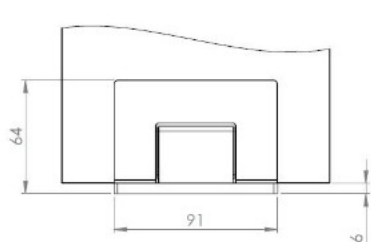

PRODUCT SHEET

Description:

Shower Hinge "Rio", Wall/Glass, SS-Look, Offset Back Plate , 8-10mm Glass Thickness, W/15 DG Angle Adjustment Function, & 25DG Return Function, Brass Material, Hidden Screws., Black Fiber Gaskets: 2 x 1mm & 2 x 2mm Thickness., Load Capacity Pr. Pair: 45kg

Item number:

15.23.884-0

Units	Box	Carton	HS Code	Barcode
Pcs.	1	20	8302100090	
				5704866501224

SISO A/S

Mileparken 11
DK-2740 Skovlunde
Denmark
VAT: 24786013

Phone +45 45 830 900

www.siso.dk
siso@siso.dk

Danske Bank
Nytorv Branch
Copenhagen
SWIFT: DABADKKK

Account no.
4180 3112 112936
IBAN Account
DK7230003112112936