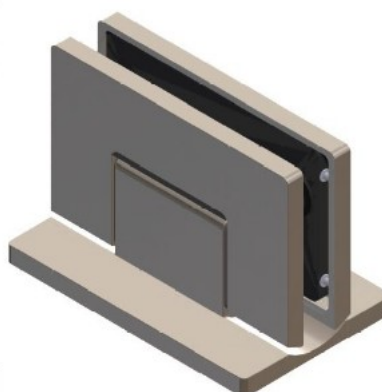

PRODUCT SHEET

Description:

Shower Hinge "Rio", Wall/Glass, Brushed Brass, Centre Back Pl, 8-10mm Glass Thickness, W/15 DG Angle Adjustment Function, & 25DG Return Function, Brass Material, Hidden Screws., Black Fiber Gaskets: 2 x 1mm & 2 x 2mm Thickness., Load Capacity Pr. Pair: 45kg

Item number:

15.23.882-7

Units	Box	Carton	HS Code	Barcode
Pcs.	1	20	8302100090	
				5704866516969

SISO A/S

Mileparken 11
DK-2740 Skovlunde
Denmark
VAT: 24786013

Phone +45 45 830 900

www.siso.dk
siso@siso.dk

Danske Bank
Nytorv Branch
Copenhagen
SWIFT: DABADKKK

Account no.
4180 3112 112936
IBAN Account
DK7230003112112936