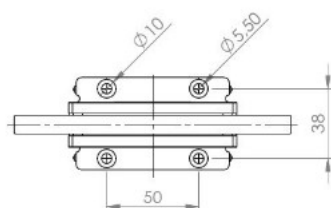

PRODUCT SHEET

Description:

Shower Hinge "Rio", Wall/Glass, Brushed Brass, Centre Back Pl, 8-10mm Glass Thickness, W/15 DG Angle Adjustment Function, & 25DG Return Function, Brass Material, Hidden Screws., Black Fiber Gaskets: 2 x 1mm & 2 x 2mm Thickness., Load Capacity Pr. Pair: 45kg

Item number:

15.23.882-7

Units	Box	Carton	HS Code	Barcode
Pcs.	1	20	8302100090	
				5704866516969

SISO A/S

Mileparken 11
DK-2740 Skovlunde
Denmark
VAT: 24786013

Phone +45 45 830 900

www.siso.dk
siso@siso.dk