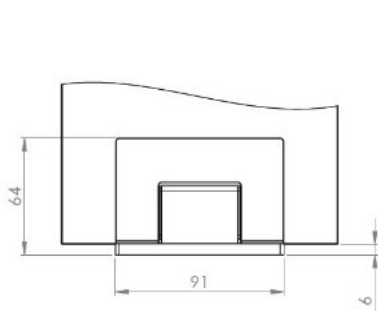

PRODUCT SHEET

Description:

Shower Hinge "Rio", Wall/Glass, Brushed Brass, Centre Back Pl, 8-10mm Glass Thickness, W/15 DG Angle Adjustment Function, & 25DG Return Function, Brass Material, Hidden Screws., Black Fiber Gaskets: 2 x 1mm & 2 x 2mm Thickness., Load Capacity Pr. Pair: 45kg

Item number:

15.23.882-7

Units	Box	Carton	HS Code	Barcode
Pcs.	1	20	8302100090	
				5704866516969

SISO A/S

Mileparken 11
DK-2740 Skovlunde
Denmark
VAT: 24786013

Phone +45 45 830 900

www.siso.dk
siso@siso.dk

Danske Bank
Nytorv Branch
Copenhagen
SWIFT: DABADKKK

Account no.
4180 3112 112936
IBAN Account
DK7230003112112936