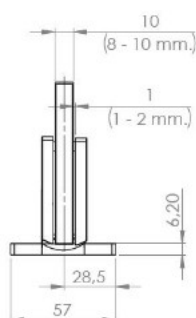

PRODUCT SHEET

Description:

Shower Hinge "Rio", Wall/Glass, Brushed Brass, Centre Back Pl, 8-10mm Glass Thickness, W/15 DG Angle Adjustment Function, & 25DG Return Function, Brass Material, Hidden Screws., Black Fiber Gaskets: 2 x 1mm & 2 x 2mm Thickness., Load Capacity Pr. Pair: 45kg

Item number:

15.23.882-7

Units	Box	Carton	HS Code	Barcode
Pcs.	1	20	8302100090	
				5704866516969

SISO A/S

Mileparken 11
DK-2740 Skovlunde
Denmark
VAT: 24786013

Phone +45 45 830 900

www.siso.dk
siso@siso.dk