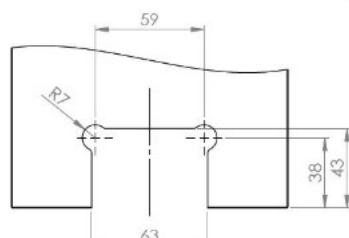

PRODUCT SHEET

Description:

Shower Hinge "Rio", Wall/Glass, Brushed Brass, Centre Back Pl, 8-10mm Glass Thickness, W/15 DG Angle Adjustment Function, & 25DG Return Function, Brass Material, Hidden Screws., Black Fiber Gaskets: 2 x 1mm & 2 x 2mm Thickness., Load Capacity Pr. Pair: 45kg

Item number:

15.23.882-7

Units	Box	Carton	HS Code	Barcode
Pcs.	1	20	8302100090	
				5704866516969

SISO A/S

Mileparken 11
DK-2740 Skovlunde
Denmark
VAT: 24786013

Phone +45 45 830 900

www.siso.dk
siso@siso.dk