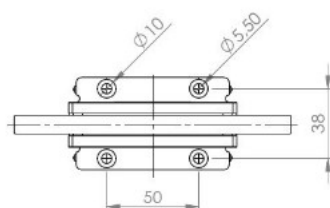

PRODUCT SHEET

Description:

Shower Hinge "Rio", Wall/Glass, SS-Look, Centre Back Plate , 8-10mm Glass Thickness, W/15 DG Angle Adjustment Function, & 25DG Return Function, Brass Material, Hidden Screws., Black Fiber Gaskets: 2 x 1mm & 2 x 2mm Thickness., Load Capacity Pr. Pair: 45kg

Item number:

15.23.881-0

Units	Box	Carton	HS Code	Barcode
Pcs.	1	20	8302100090	
				5704866500524

SISO A/S

Mileparken 11
DK-2740 Skovlunde
Denmark
VAT: 24786013

Phone +45 45 830 900

www.siso.dk
siso@siso.dk

Danske Bank
Nytorv Branch
Copenhagen
SWIFT: DABADKKK

Account no.
4180 3112 112936
IBAN Account
DK7230003112112936