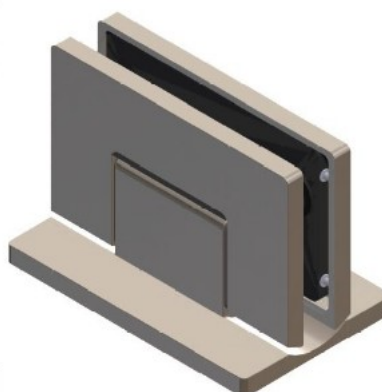

PRODUCT SHEET

Description:

Shower Hinge "Rio", Wall/Glass, SS-Look, Centre Back Plate , 8-10mm Glass Thickness, W/15 DG Angle Adjustment Function, & 25DG Return Function, Brass Material, Hidden Screws., Black Fiber Gaskets: 2 x 1mm & 2 x 2mm Thickness., Load Capacity Pr. Pair: 45kg

Item number:

15.23.881-0

Units	Box	Carton	HS Code	Barcode
Pcs.	1	20	8302100090	
				5704866500524

SISO A/S

Mileparken 11
DK-2740 Skovlunde
Denmark
VAT: 24786013

Phone +45 45 830 900

www.siso.dk
siso@siso.dk

Danske Bank
Nytorv Branch
Copenhagen
SWIFT: DABADKKK

Account no.
4180 3112 112936
IBAN Account
DK7230003112112936