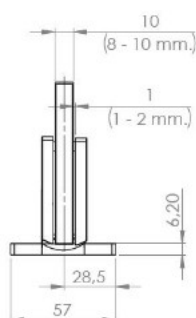

## Description:

Shower Hinge "Rio", Wall/Glass, SS-Look, Centre Back Plate , 8-10mm Glass Thickness, W/15 DG Angle Adjustment Function, & 25DG Return Function, Brass Material, Hidden Screws., Black Fiber Gaskets: 2 x 1mm & 2 x 2mm Thickness., Load Capacity Pr. Pair: 45kg

## Item number:

15.23.881-0

Units	Box	Carton	HS Code	Barcode
Pcs.	1	20	8302100090	
				5704866500524