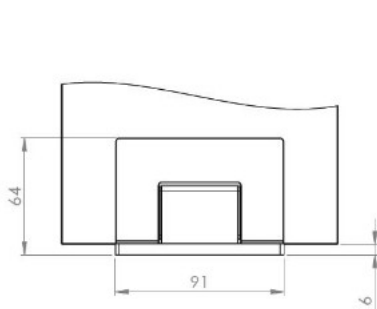

PRODUCT SHEET

Description:

Shower Hinge "Rio", Wall/Glass, SS-Look, Centre Back Plate , 8-10mm Glass Thickness, W/15 DG Angle Adjustment Function, & 25DG Return Function, Brass Material, Hidden Screws., Black Fiber Gaskets: 2 x 1mm & 2 x 2mm Thickness., Load Capacity Pr. Pair: 45kg

Item number:

15.23.881-0

Units	Box	Carton	HS Code	Barcode
Pcs.	1	20	8302100090	
				5704866500524

SISO A/S

Mileparken 11
DK-2740 Skovlunde
Denmark
VAT: 24786013

Phone +45 45 830 900

www.siso.dk
siso@siso.dk

Danske Bank
Nytorv Branch
Copenhagen
SWIFT: DABADKKK

Account no.
4180 3112 112936
IBAN Account
DK7230003112112936