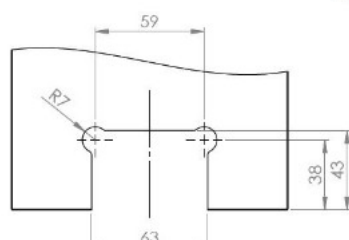

PRODUCT SHEET

Description:

Shower Hinge "Rio", Wall/Glass, SS-Look, Centre Back Plate , 8-10mm Glass Thickness, W/15 DG Angle Adjustment Function, & 25DG Return Function, Brass Material, Hidden Screws., Black Fiber Gaskets: 2 x 1mm & 2 x 2mm Thickness., Load Capacity Pr. Pair: 45kg

Item number:

15.23.881-0

Units	Box	Carton	HS Code	Barcode
Pcs.	1	20	8302100090	
				5704866500524

SISO A/S

Mileparken 11
DK-2740 Skovlunde
Denmark
VAT: 24786013

Phone +45 45 830 900

www.siso.dk
siso@siso.dk

Danske Bank
Nytorv Branch
Copenhagen
SWIFT: DABADKKK

Account no.
4180 3112 112936
IBAN Account
DK7230003112112936