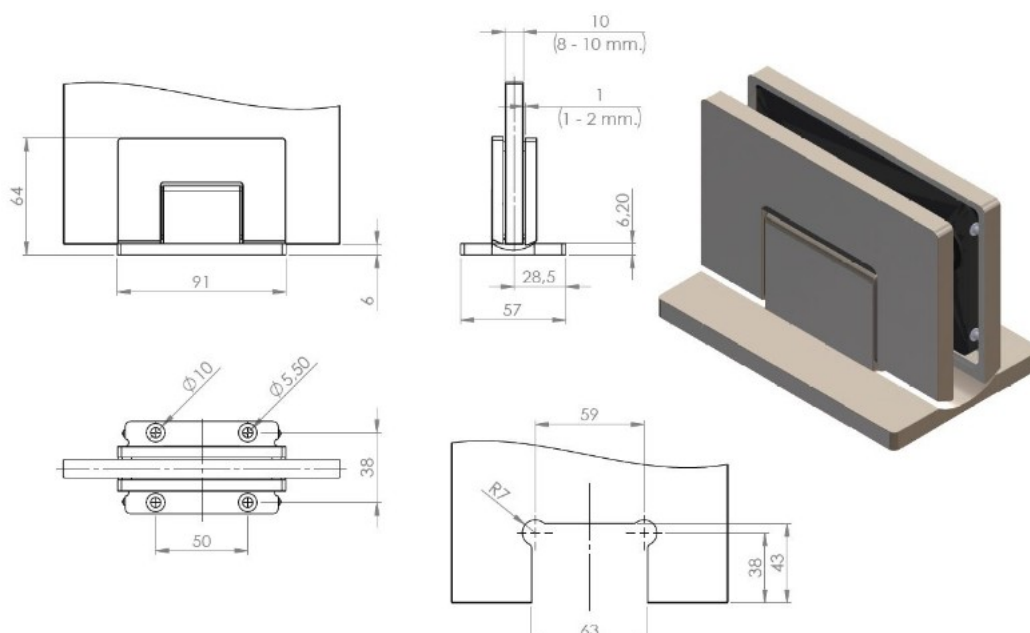

PRODUCT SHEET

Description:

Shower Hinge "Rio", Wall/Glass, Brushed Copper, Centre Back Pl, Glass Thickness, W/15 DG Angle Adjustment Function &, 25DG Return Function, Brass Material, Hidden Screws., Black Fiber Gaskets: 2 x 1mm & 2 x 2mm Thickness., Load Capacity Pr. Pair: 45kg

Item number:

15.23.880-3

Units	Box	Carton	HS Code	Barcode
Pcs.	1	20	8302100090	
				5704866521208

SISO A/S

Mileparken 11
DK-2740 Skovlunde
Denmark
VAT: 24786013

Phone +45 45 830 900

www.siso.dk
siso@siso.dk

Danske Bank
Nytorv Branch
Copenhagen
SWIFT: DABADKKK

Account no.
4180 3112 112936
IBAN Account
DK7230003112112936