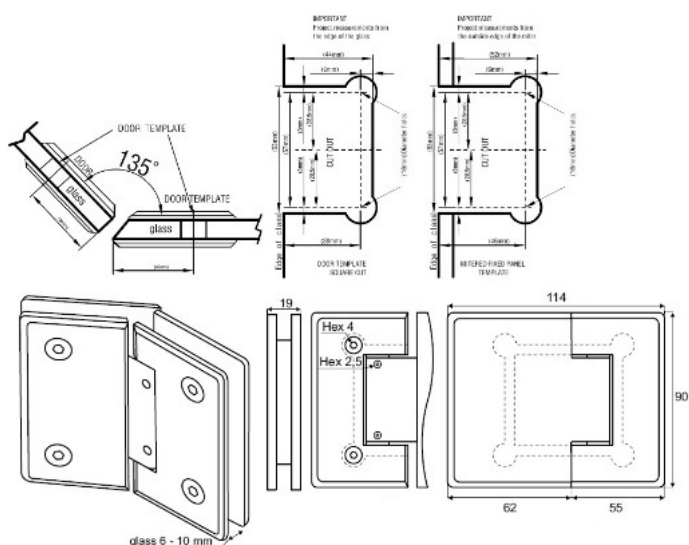

PRODUCT SHEET

Description:

Shower Hinge "CPH", 135DG, Alu-Look, Glass/Glass, 6-10mm Glass Thickness, W/Angle Adjustment Function & 25DG Return, Function, Brass Material, Chamfered Edges

Item number:

15.23.809-0

Units	Box	Carton	HS Code	Barcode
Pcs.		10	8302100090	
				5704866059756

SISO A/S

Mileparken 11
DK-2740 Skovlunde
Denmark
VAT: DK 24786013

Phone +45 45 830 900

www.siso.dk
siso@siso.dk

Danske Bank
Nytorv Branch
Copenhagen
SWIFT: DABADKKK

Account no.
4180 3112 112936
IBAN Account
DK7230003112112936