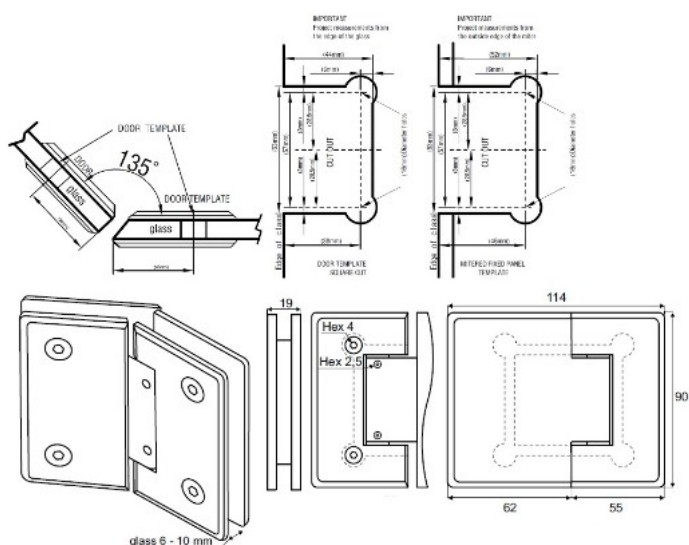

PRODUCT SHEET

Description:

Shower Hinge "CPH", 135DG, SS-Look, Glass/Glass, 6-10mm Glass Thickness, W/Angle Adjustment Function & 25DG Return, Function, Brass Material, Chamfered Edges

Item number:

15.23.808-0

Units	Box	Carton	HS Code	Barcode
Pcs.	1	10	8302100090	
				5704866059749

SISO A/S

Mileparken 11
DK-2740 Skovlunde
Denmark
VAT: DK 24786013

Phone +45 45 830 900

www.siso.dk
siso@siso.dk

Danske Bank
Nytorv Branch
Copenhagen
SWIFT: DABADKKK

Account no.
4180 3112 112936
IBAN Account
DK7230003112112936