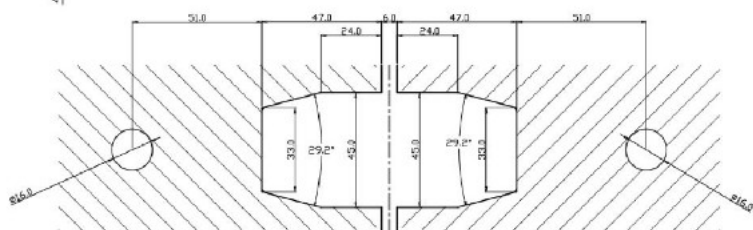

PRODUCT SHEET

Description:

Shower Hinge "Linz", 180DG, Alu-Look, Glass/Glass, 6-10mm Glass Thickness, W/Angle Adjustment Function & 25DG Return, Function, Brass Material, Rectangular Shape W/Chamfered, Edges

Item number:

15.23.749-0

Units	Box	Carton	HS Code	Barcode
Pcs.	1	20	8302100090	 5704866488051

SISO A/S

Mileparken 11
DK-2740 Skovlunde
Denmark
VAT: DK 24786013

Phone +45 45 830 900

www.siso.dk
siso@siso.dk

Danske Bank
Nytorv Branch
Copenhagen
SWIFT: DABADKKK

Account no.
4180 3112 112936
IBAN Account
DK7230003112112936