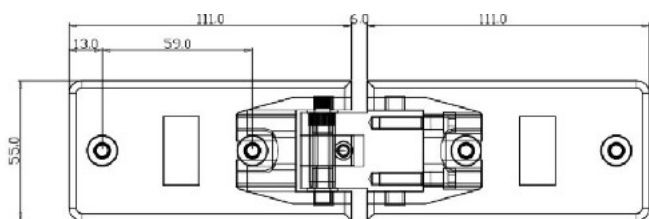

PRODUCT SHEET

Description:

Shower Hinge "Linz", 180DG, Alu-Look, Glass/Glass, 6-10mm Glass Thickness, W/Angle Adjustment Function & 25DG Return, Function, Brass Material, Rectangular Shape W/Chamfered, Edges

Item number:

15.23.749-0

Units	Box	Carton	HS Code	Barcode
Pcs.	1	20	8302100090	 5704866488051

SISO A/S

Mileparken 11
DK-2740 Skovlunde
Denmark
VAT: DK 24786013

Phone +45 45 830 900

www.siso.dk
siso@siso.dk

Danske Bank
Nytorv Branch
Copenhagen
SWIFT: DABADKKK

Account no.
4180 3112 112936
IBAN Account
DK7230003112112936