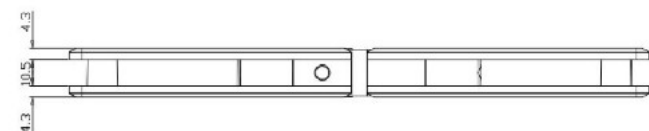

PRODUCT SHEET

Description:

Shower Hinge "Linz", 180DG, Alu-Look, Glass/Glass, 6-10mm Glass Thickness, W/Angle Adjustment Function & 25DG Return, Function, Brass Material, Rectangular Shape W/Chamfered, Edges

Item number:

15.23.749-0

Units	Box	Carton	HS Code	Barcode
Pcs.	1	20	8302100090	 5704866488051

SISO A/S

Mileparken 11
DK-2740 Skovlunde
Denmark
VAT: DK 24786013

Phone +45 45 830 900

www.siso.dk
siso@siso.dk

Danske Bank
Nytorv Branch
Copenhagen
SWIFT: DABADKKK

Account no.
4180 3112 112936
IBAN Account
DK7230003112112936