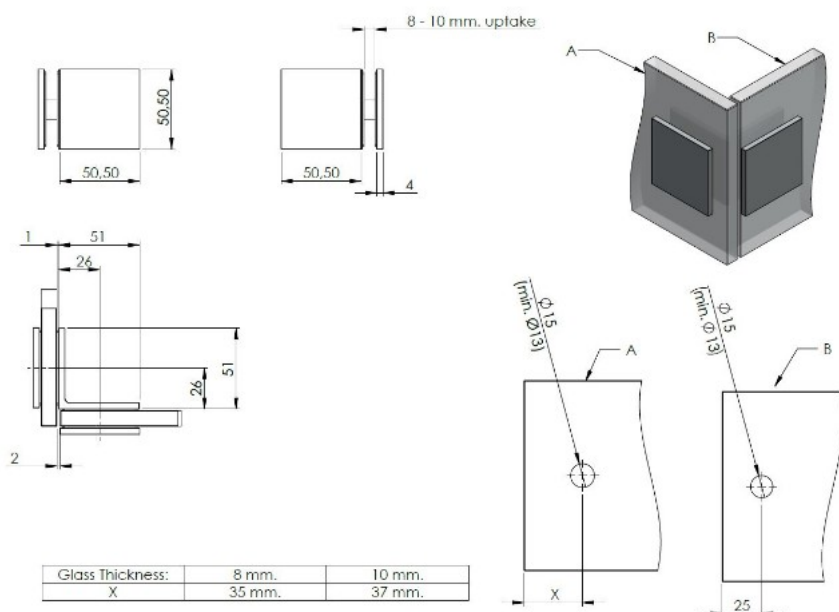

PRODUCT SHEET

Description:

Glass Clamp "Bern", 90DG, Brushed Brass, Glass/Glass, 51x51x 17mm, Square Corners, 8-10mm Glass, Glass Mounted By, ø12mm Drilling, Brass Material

Item number:

15.23.690-8

Units	Box	Carton	HS Code	Barcode
Pcs.	1	20	8302419000	
				5704866514262

SISO A/S

Mileparken 11
DK-2740 Skovlunde
Denmark
VAT: 24786013

Phone +45 45 830 900

www.siso.dk
siso@siso.dk

Danske Bank
Nytovr Branch
Copenhagen
SWIFT: DABADKKK

Account no.
4180 3112 112936
IBAN Account
DK7230003112112936