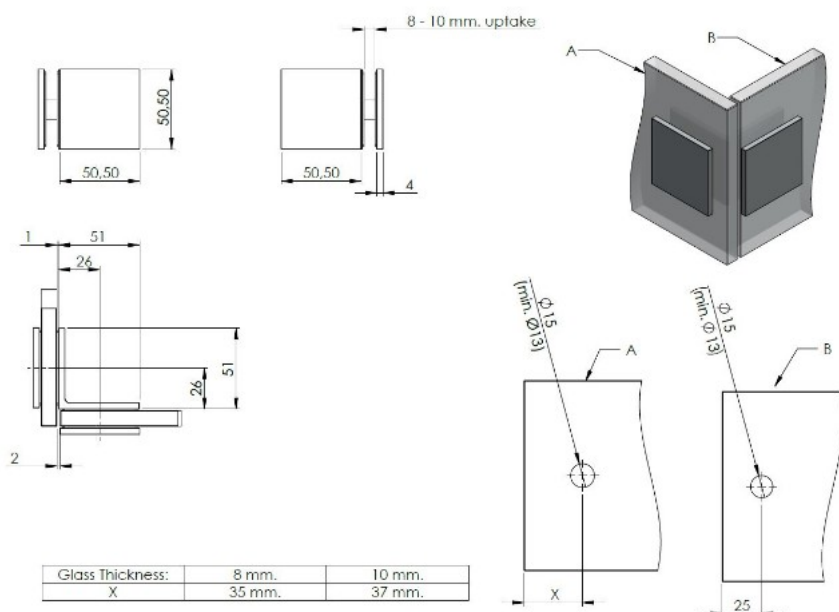

## Description:

Glass Clamp "Bern", 90DG, Black Finish, Glass/Glass, 51x51x17 mm, Square Corners, 8-10mm Glass, Glass Mounted By  $\varnothing 12$ mm, Drilling, Brass Material

## Item number:

15.23.690-4

Units	Box	Carton	HS Code	Barcode
Pcs.	1	50	8302419000	
				5704866514255