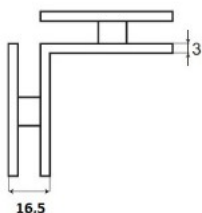

PRODUCT SHEET

Description:

Glass Clamp "Berni", 90DG, SS-Look, Glass/Glass, 44x44x16,5mm Square Corners, 8-10mm Glass, Glass Mounted By \varnothing 14mm, Drilling, Brass Material

Item number:

15.23.661-0

Units	Box	Carton	HS Code	Barcode
Pcs.		50	8302419000	 5704866477833