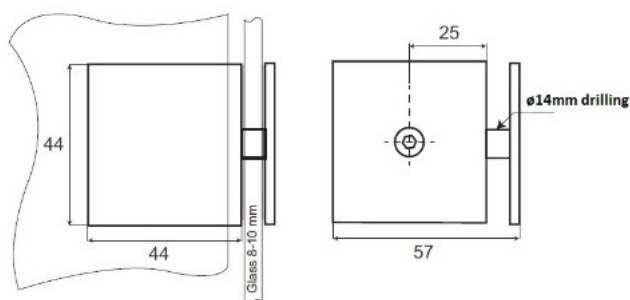

PRODUCT SHEET

Description:

Glass Clamp "Berni", 90DG, SS-Look, Glass/Glass, 44x44x16,5mm Square Corners, 8-10mm Glass, Glass Mounted By \varnothing 14mm, Drilling, Brass Material

Item number:

15.23.661-0

Units	Box	Carton	HS Code	Barcode
Pcs.		50	8302419000	 5704866477833