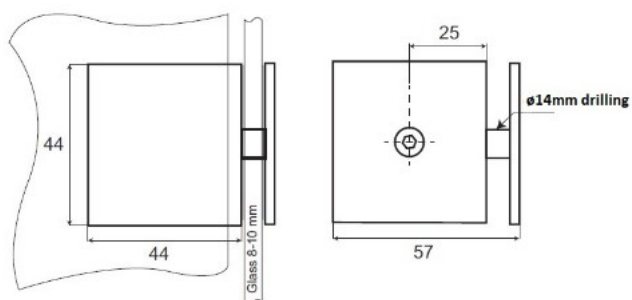

## Description:

Glass Clamp "Berni", 90DG, CPL, Glass/Glass, 44x44x16,5mm, Square Corners, 8-10mm Glass, Glass Mounted By  $\varnothing$ 14mm, Drilling, Brass Material

## Item number:

15.23.660-0

Units	Box	Carton	HS Code	Barcode
Pcs.	1	50	8302419000	 5704866477826