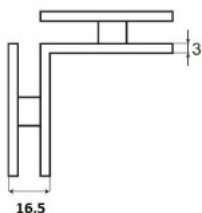

## Description:

Glass Clamp "Berni", 90DG, CPL, Glass/Glass, 44x44x16,5mm, Square Corners, 8-10mm Glass, Glass Mounted By  $\varnothing$ 14mm, Drilling, Brass Material

## Item number:

15.23.660-0

Units	Box	Carton	HS Code	Barcode
Pcs.	1	50	8302419000	 5704866477826