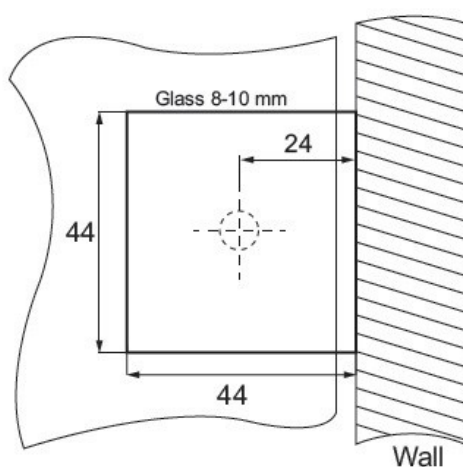

PRODUCT SHEET

Description:

Glass Clamp "Berni", 90DG, SS-Look, Glass/Wall, 44x44x17mm, Square Corners, 8-10mm Glass, Wall Mounted By $\varnothing 5$ mm Screw, Hole, GLass Mounted By $\varnothing 12$ mm Drilling, Brass Material

Item number:

15.23.656-0

Units	Box	Carton	HS Code	Barcode
Pcs.	1	50	8302419000	
				5704866477819

SISO A/S

Mileparken 11
DK-2740 Skovlunde
Denmark
VAT: DK 24786013

Phone +45 45 830 900

www.siso.dk
siso@siso.dk

Danske Bank
Nytorv Branch
Copenhagen
SWIFT: DABADKKK

Account no.
4180 3112 112936
IBAN Account
DK7230003112112936