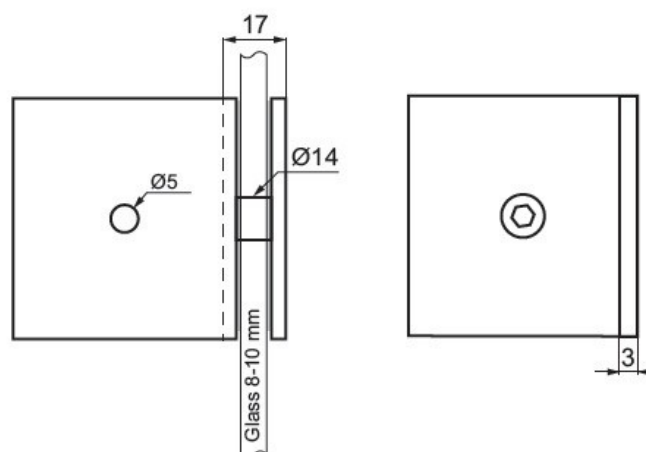

### Description:

Glass Clamp "Berni", 90DG, SS-Look, Glass/Wall, 44x44x17mm, Square Corners, 8-10mm Glass, Wall Mounted By  $\varnothing 5$ mm Screw, Hole, GLass Mounted By  $\varnothing 12$ mm Drilling, Brass Material

### Item number:

15.23.656-0

Units	Box	Carton	HS Code	Barcode
Pcs.	1	50	8302419000	
				5704866477819