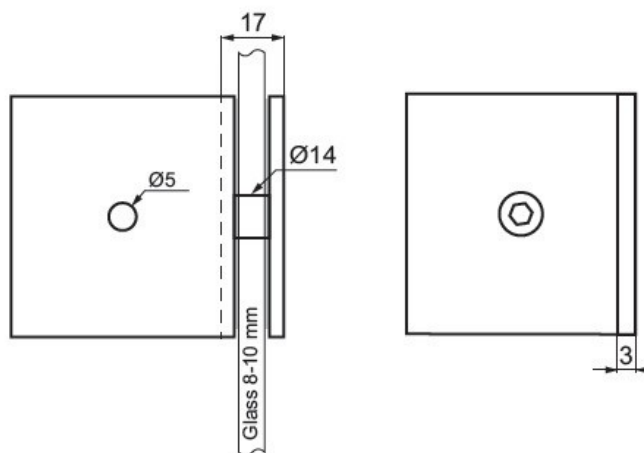

PRODUCT SHEET

Description:

Glass Clamp "Berni", 90DG, CPL, Glass/Wall, 44x44x17mm, Square Corners, 8-10mm Glass, Wall Mounted By $\varnothing 5$ mm Screw, Hole, GLass Mounted By $\varnothing 12$ mm Drilling, Brass Material

Item number:

15.23.655-0

Units	Box	Carton	HS Code	Barcode
Pcs.	1	50	8302419000	 5704866477802

SISO A/S

Mileparken 11
DK-2740 Skovlunde
Denmark
VAT: DK 24786013

Phone +45 45 830 900

www.siso.dk
siso@siso.dk

Danske Bank
Nytorv Branch
Copenhagen
SWIFT: DABADKKK

Account no.
4180 3112 112936
IBAN Account
DK7230003112112936