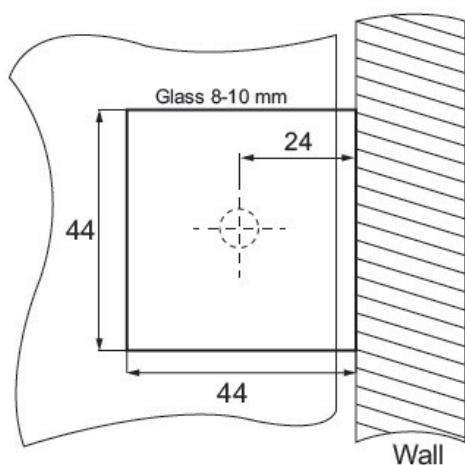

PRODUCT SHEET

Description:

Glass Clamp "Berni", 90DG, CPL, Glass/Wall, 44x44x17mm, Square Corners, 8-10mm Glass, Wall Mounted By $\varnothing 5$ mm Screw, Hole, GLass Mounted By $\varnothing 12$ mm Drilling, Brass Material

Item number:

15.23.655-0

Units	Box	Carton	HS Code	Barcode
Pcs.	1	50	8302419000	 5704866477802

SISO A/S

Mileparken 11
DK-2740 Skovlunde
Denmark
VAT: DK 24786013

Phone +45 45 830 900

www.siso.dk
siso@siso.dk

Danske Bank
Nytorv Branch
Copenhagen
SWIFT: DABADKKK

Account no.
4180 3112 112936
IBAN Account
DK7230003112112936