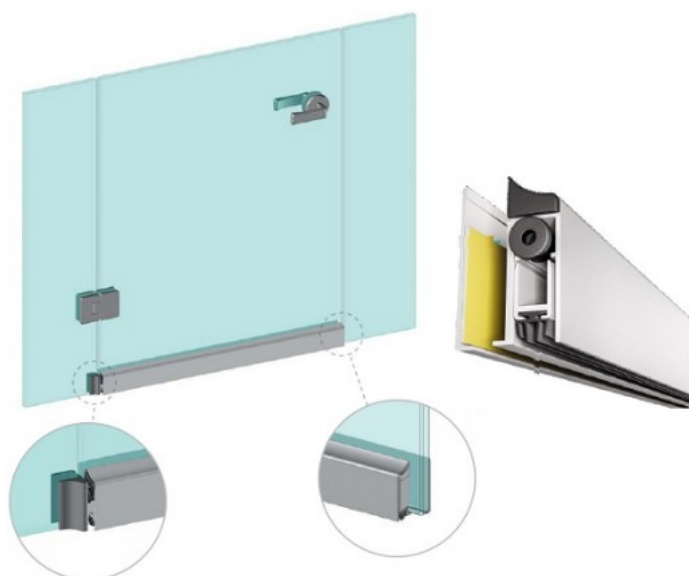

PRODUCT SHEET

Description:

Drop Down Black Alu Profile, "B" ,F/Glass Doors,930mm, W/Ad- hesive Tape, 40mm Profile Height, 14mm Drop Function,Can be, shorten 150mm on the opposite Side to the Plunger, Tested to

Item number:

15.22.650-7

Units	Box	Carton	HS Code	Barcode
Set	1	10	8302415000	
				5704866509565