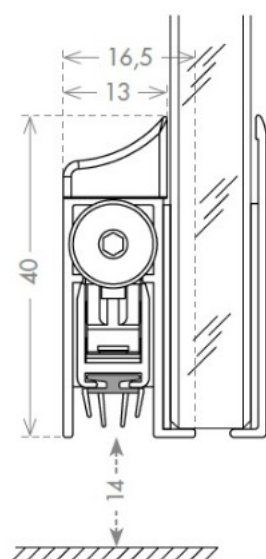

PRODUCT SHEET

Description:

Drop Down Black Alu Profile, "B" ,F/Glass Doors,930mm, W/Ad- hesive Tape, 40mm Profile Height, 14mm Drop Function,Can be, shorten 150mm on the opposite Side to the Plunger, Tested to

Item number:

15.22.650-7

Units	Box	Carton	HS Code	Barcode
Set	1	10	8302415000	
				5704866509565

PLUNGER TYPE

SEALS

B

SISO A/S

Mileparken 11
DK-2740 Skovlunde
Denmark
VAT: DK 24786013