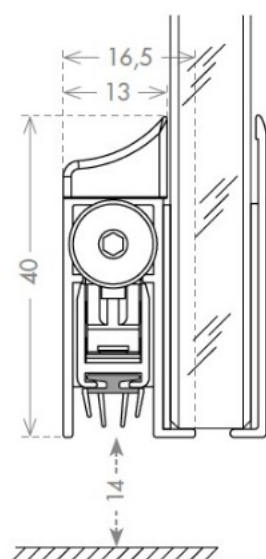

## Description:

Drop Down Alu Profile, "B" ,F/Glass Doors, 930mm, W/Adhesive Tape, 40mm Profile Height, 14mm Drop Function, Can be shorten, 150mm on the opposite Side to the Plunger, Tested to 200.000, closing Cycles, Anodized Finish, Balloon Silicon Seal (B)

## Item number:

15.22.650-0

Units	Box	Carton	HS Code	Barcode
Set	1	25	8302415000	 5704866455480

PLUNGER TYPE

SEALS

B