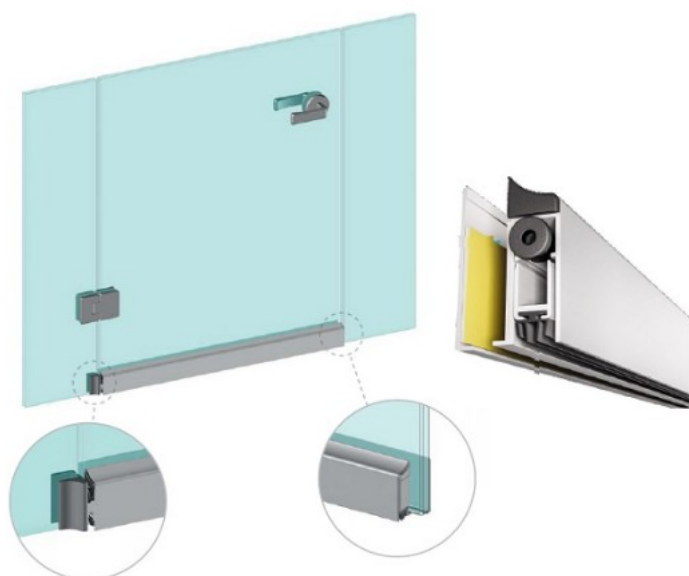

PRODUCT SHEET

Description:

Drop Down Alu Profile, "B" ,F/Glass Doors, 930mm, W/Adhesive Tape, 40mm Profile Height, 14mm Drop Function, Can be shorten, 150mm on the opposite Side to the Plunger, Tested to 200.000, closing Cycles, Anodized Finish, Balloon Silicon Seal (B)

Item number:

15.22.650-0

Units	Box	Carton	HS Code	Barcode
Set	1	25	8302415000	 5704866455480