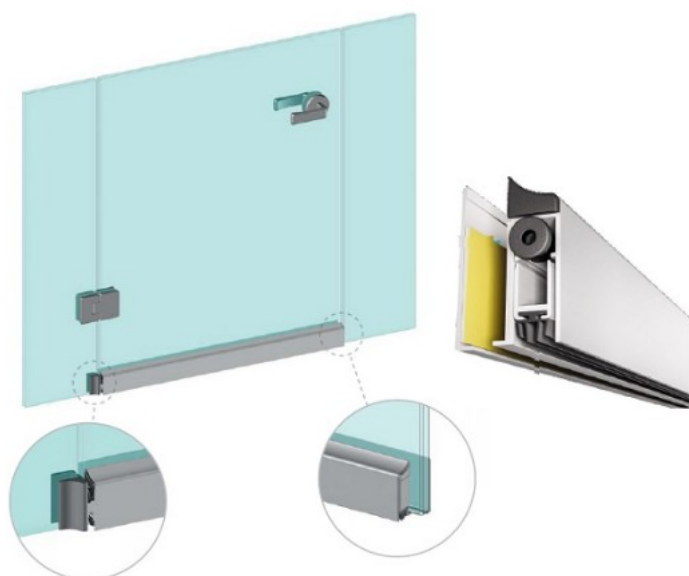

PRODUCT SHEET

Description:

Drop Down Alu Profile, "B" ,F/Glass Doors, 830mm, W/Adhesive Tape, 40mm Profile Height, 14mm Drop Function, Can be shorten, 150mm on the opposite Side to the Plunger, Tested to 200.000, closing Cycles, Anodized Finish, Balloon Silicon Seal (B)

Item number:

15.22.649-0

Units	Box	Carton	HS Code	Barcode
Set	1	20	8302415000	 5704866460149