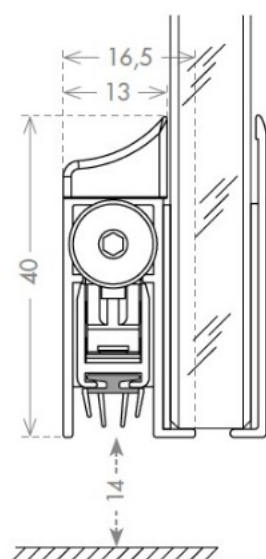

PRODUCT SHEET

Description:

Drop Down Alu Profile, "B" ,F/Glass Doors, 830mm, W/Adhesive Tape, 40mm Profile Height, 14mm Drop Function, Can be shorten, 150mm on the opposite Side to the Plunger, Tested to 200.000, closing Cycles, Anodized Finish, Balloon Silicon Seal (B)

Item number:

15.22.649-0

Units	Box	Carton	HS Code	Barcode
Set	1	20	8302415000	 5704866460149

PLUNGER TYPE

SEALS

B

SISO A/S

Mileparken 11
DK-2740 Skovlunde
Denmark
VAT: DK 24786013