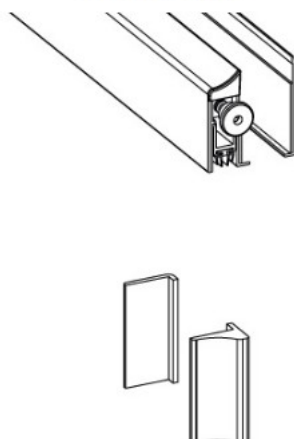

PRODUCT SHEET

Description:

Drop Down Alu Profile, "B" ,F/Glass Doors, 830mm, W/Adhesive Tape, 40mm Profile Height, 14mm Drop Function, Can be shorten, 150mm on the opposite Side to the Plunger, Tested to 200.000, closing Cycles, Anodized Finish, Balloon Silicon Seal (B)

Item number:

15.22.649-0

Units	Box	Carton	HS Code	Barcode
Set	1	20	8302415000	 5704866460149

PLUNGER TYPE

SEALS

B

SISO A/S

Mileparken 11
DK-2740 Skovlunde
Denmark
VAT: DK 24786013